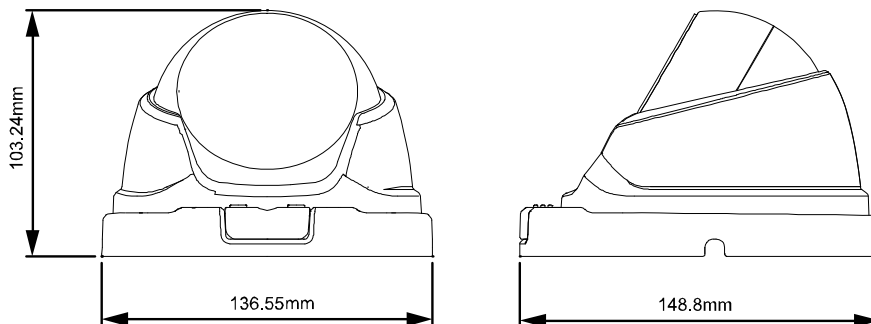

ONVIF (**ONVIFS**) standard supported to simplify system integration

DIMENSIONS

Dimensional tolerance: ± 5mm

○ SPECIFICATIONS

| ■ Network | |
|----------------------------|--|
| LAN Port | YES |
| LAN Speed | 10/100 Based-T Ethernet |
| Supported Protocols | DDNS, PPPoE, DHCP, NTP, SNTP, TCP/IP, ICMP, SMTP, FTP, HTTP, RTP, RTSP, RTCP, IPv4/IPv6, Bonjour, UPnP, DNS, UDP, IGMP, QoS, SNMP |
| ONVIF Compatible | YES (Profile S) |
| Number of Online Users | 10 |
| Security | (1) Multiple user access levels with password (2) IP address filtering (3) Digest authentication |
| Remote Access | (1) Internet Explorer on Windows operating system (2) CMS Lite, 32CH CMS software for Windows operating system (3) EagleEyes on iOS & Android mobile devices |
| ■ Video | |
| Network Compression | H.264 / MJPEG |
| Video Resolution | 1920 x 1080 / 1280 x 720 / 720 x 480 / 352 x 240 |
| Frame Rate | 30/25 IPS |
| Multiple Video Streaming | 4 (H.264 / MJPEG) |
| ■ General | |
| Image Sensor | 1/2.8" SONY CMOS image sensor |
| Min Illumination | 0.1 Lux (IR LED OFF), 0 Lux (IR LED ON) |
| Shutter Speed | 1/10,000 ~ 1/7.5 (Slow shutter) |
| S/N Ratio | More than 48dB (AGC off) |
| Lens | f2.8mm / F1.8 |
| Viewing Angle | 103° (Horizontal) / 54° (Vertical) / 122° (Diagonal) |
| IR LED | 4 units |
| IR Effective Distance | Up to 50 meters |
| IR Shift | YES |
| Smart Light Control | YES |
| White Balance | ATW |
| AGC | Auto |
| IRIS Mode | AES |
| WDR | YES |
| POE | YES (IEEE 802.3af) |
| Privacy Mask | YES |
| RAM | 20MB |
| IP Rating | IP66 |
| Startup Temperature | 0°C ~ 50°C |
| Operating Temperature | -25°C ~ 50°C |
| Operating Humidity | 90% or less relative humidity |
| Power Source (±10%) | DC12V / 1A |
| Current Consumption (±10%) | 225mA (IR LED OFF); 544mA (IR LED ON) |
| Power Consumption (±10%) | 8W (PoE / PoN) ; 6.5W (DC Adapter) |
| Net Weight (kg) | 0.75 |