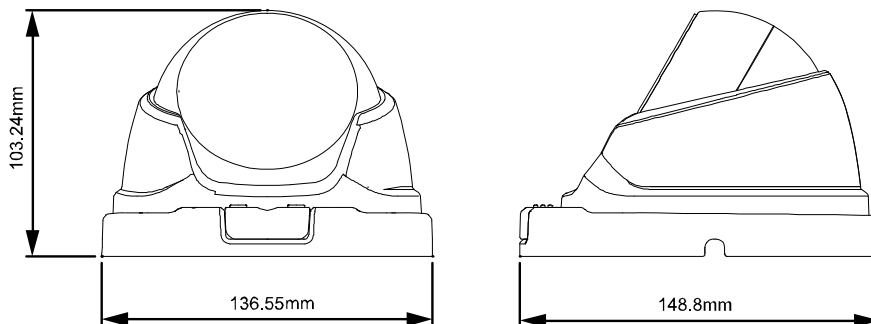

ONVIF (**ONVIFS**) standard supported to simplify system integration

DIMENSIONS

Dimensional tolerance: ± 5mm

○ SPECIFICATIONS

■ Network	
LAN Port	YES
LAN Speed	10/100 Based-T Ethernet
Supported Protocols	DDNS, PPPoE, DHCP, NTP, SNTP, TCP/IP, ICMP, SMTP, FTP, HTTP, RTP, RTSP, RTCP, IPv4/IPv6, Bonjour, UPnP, DNS, UDP, IGMP, QoS, SNMP
ONVIF Compatible	YES (Profile S)
Number of Online Users	10
Security	(1) Multiple user access levels with password (2) IP address filtering (3) Digest authentication
Remote Access	(1) Internet Explorer on Windows operating system (2) CMS Lite, 32CH CMS software for Windows operating system (3) EagleEyes on iOS & Android mobile devices
■ Video	
Network Compression	H.264 / MJPEG
Video Resolution	1920 x 1080 / 1280 x 720 / 720 x 480 / 352 x 240
Frame Rate	30/25 IPS
Multiple Video Streaming	4 (H.264 / MJPEG)
■ General	
Image Sensor	1/2.8" SONY CMOS image sensor
Min Illumination	0.1 Lux (IR LED OFF), 0 Lux (IR LED ON)
Shutter Speed	1/10,000 ~ 1/7.5 (Slow shutter)
S/N Ratio	More than 48dB (AGC off)
Lens	f2.8mm / F1.8
Viewing Angle	103° (Horizontal) / 54° (Vertical) / 122° (Diagonal)
IR LED	4 units
IR Effective Distance	Up to 50 meters
IR Shift	YES
Smart Light Control	YES
White Balance	ATW
AGC	Auto
IRIS Mode	AES
WDR	YES (120dB)
POE	YES (IEEE 802.3af)
Privacy Mask	YES
RAM	20MB
IP Rating	IP66
Startup Temperature	0°C ~ 50°C
Operating Temperature	-25°C ~ 50°C
Operating Humidity	90% or less relative humidity
Power Source (±10%)	DC12V / 1A
Current Consumption (±10%)	225mA (IR LED OFF); 544mA (IR LED ON)
Power Consumption (±10%)	8W (PoE / PoN) ; 6.5W (DC Adapter)
Net Weight (kg)	0.75