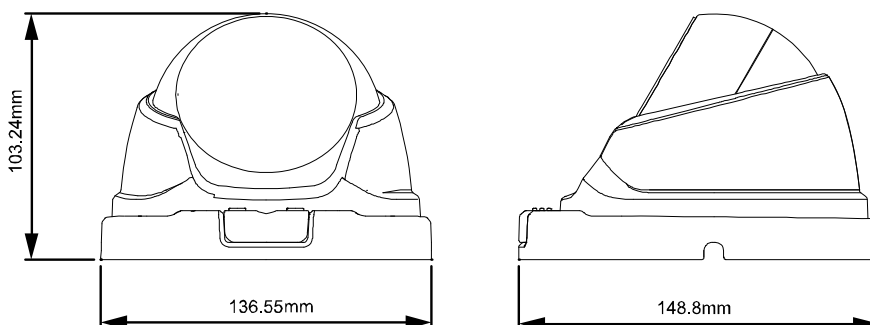

DIMENSIONS

Dimensional tolerance: ± 5mm

○ SPECIFICATIONS

■ Network	
LAN Port	YES
LAN Speed	10/100 Based-T Ethernet
Supported Protocols	DDNS, PPPoE, DHCP, NTP, SNTP, TCP/IP, ICMP, SMTP, FTP, HTTP, RTP, RTSP, RTCP, IPv4/IPv6, Bonjour, UPnP, DNS, UDP, IGMP, QoS, SNMP
ONVIF Compatible	YES (Profile S)
Number of Online Users	10
Security	(1) Multiple user access levels with password (2) IP address filtering (3) Digest authentication
Remote Access	(1) Internet Explorer on Windows operating system (2) CMS Lite, 32CH CMS software for Windows operating system (3) EagleEyes on iOS & Android mobile devices
■ Video	
Network Compression	H.264 / MJPEG
Video Resolution	1920 x 1080 / 1280 x 720 / 720 x 480 / 352 x 240
Frame Rate	30/25 IPS
Multiple Video Streaming	4 (H.264 / MJPEG)
■ General	
Image Sensor	1/2.8" SONY CMOS image sensor
Min Illumination	0.1 Lux / F1.4(Wide)~F2.8(Tele), 0 Lux (IR LED ON)
Shutter Speed	1/10,000 ~ 1/7.5 (Slow shutter)
S/N Ratio	More than 48dB (AGC off)
Lens	motorized f2.8 ~ f8.0mm / F1.6 ~ F2.8 (Auto Focus)
Viewing Angle	Wide: 102° (Horizontal) / 54° (Vertical) / 122° (Diagonal) Tele: 55° (Horizontal) / 30° (Vertical) / 62° (Diagonal)
IR LED	4 units
IR Effective Distance	Up to 50 meters
IR Shift	YES
Smart Light Control	YES
White Balance	ATW
AGC	Auto
IRIS Mode	AES
WDR	YES (120dB)
POE	YES (IEEE 802.3af)
RAM	20MB
IP Rating	IP66
Startup Temperature	0°C ~ 50°C
Operating Temperature	-25°C ~ 50°C
Operating Humidity	90% or less relative humidity
Power Source (±10%)	DC12V / 1A
Current Consumption (±10%)	225mA (IR LED OFF); 544mA (IR LED ON)
Power Consumption (±10%)	8W (PoE / PoN) ; 6.5W (DC Adapter)
Net Weight (kg)	0.75