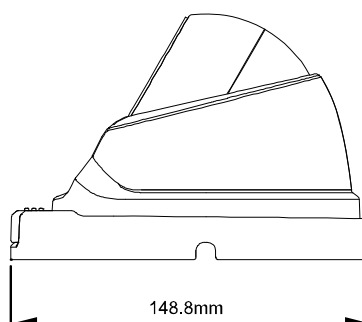

DIMENSIONS

Dimensional tolerance: ± 5mm

○ SPECIFICATIONS

■ Network	
LAN Port	YES
LAN Speed	10/100 Based-T Ethernet
Supported Protocols	DDNS, PPPoE, DHCP, NTP, SNTP, TCP/IP, ICMP, SMTP, FTP, HTTP, RTP, RTSP, RTCP, IPv4/IPv6, Bonjour, UPnP, DNS, UDP, IGMP, QoS, SNMP
ONVIF Compatible	YES (Profile S)
Number of Online Users	10
Security	(1) Multiple user access levels with password (2) IP address filtering (3) Digest authentication
Remote Access	(1) Internet Explorer on Windows operating system (2) CMS Lite, 32CH CMS software for Windows operating system (3) EagleEyes on iOS & Android mobile devices
■ Video	
Network Compression	H.264 / MJPEG
Video Resolution	1920 x 1080 / 1280 x 720 / 720 x 480 / 352 x 240
Frame Rate	30/25 IPS
Multiple Video Streaming	4 (H.264 / MJPEG)
■ General	
Image Sensor	1/2.8" SONY CMOS image sensor
Min Illumination	0.1 Lux / F1.4(Wide)~F2.8(Tele), 0 Lux (IR LED ON)
Shutter Speed	1/10,000 ~ 1/7.5 (Slow shutter)
S/N Ratio	More than 48dB (AGC off)
Lens	motorized f2.8 ~ f8.0mm / F1.6 ~ F2.8
Viewing Angle	Wide: 102° (Horizontal) / 54° (Vertical) / 122° (Diagonal) Tele: 55° (Horizontal) / 30° (Vertical) / 62° (Diagonal)
IR LED	4 units
IR Effective Distance	Up to 50 meters
IR Shift	YES
Smart Light Control	YES
White Balance	ATW
AGC	Auto
IRIS Mode	AES
WDR	YES
POE	YES (IEEE 802.3af)
RAM	20MB
IP Rating	IP66
Startup Temperature	0°C ~ 50°C
Operating Temperature	-25°C ~ 50°C
Operating Humidity	90% or less relative humidity
Power Source (±10%)	DC12V / 1A
Current Consumption (±10%)	225mA (IR LED OFF); 544mA (IR LED ON)
Power Consumption (±10%)	8W (PoE / PoN) ; 6.5W (DC Adapter)
Net Weight (kg)	0.75