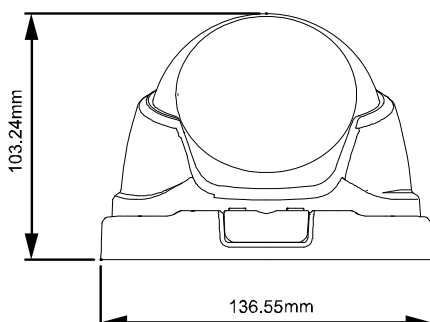

DIMENSIONS

Dimensional tolerance: ± 5mm

○ SPECIFICATIONS

■ Network	
LAN Port	YES
LAN Speed	10/100 Based-T Ethernet
Supported Protocols	DDNS, PPPoE, DHCP, NTP, SNTP, TCP/IP, ICMP, SMTP, FTP, HTTP, RTP, RTSP, RTCP, IPv4/IPv6, Bonjour, UPnP, DNS, UDP, IGMP, QoS, SNMP
ONVIF Compatible	YES (Profile S)
Number of Online Users	10
Security	(1) Multiple user access levels with password (2) IP address filtering (3) Digest authentication
Remote Access	(1) Internet Explorer on Windows operating system (2) CMS Lite, 32CH CMS software for Windows operating system (3) EagleEyes on iOS & Android mobile devices
■ Video	
Network Compression	H.264 / MJPEG
Video Resolution	1920 x 1080 / 1280 x 720 / 720 x 480 / 352 x 240
Frame Rate	30/25 IPS
Multiple Video Streaming	4 (H.264 / MJPEG)
■ General	
Image Sensor	1/2.8" SONY CMOS image sensor
Min Illumination	0.1 Lux / F1.4(Wide)~F2.8(Tele), 0 Lux (IR LED ON)
Shutter Speed	1/10,000 ~ 1/7.5 (Slow shutter)
S/N Ratio	More than 48dB (AGC off)
Lens	motorized f2.8 ~ f8.0mm / F1.6 ~ F2.8
Viewing Angle	Wide: 102° (Horizontal) / 54° (Vertical) / 122° (Diagonal) Tele: 55° (Horizontal) / 30° (Vertical) / 62° (Diagonal)
IR LED	4 units
IR Effective Distance	Up to 50 meters
IR Shift	YES
Smart Light Control	YES
White Balance	ATW
AGC	Auto
IRIS Mode	AES
WDR	YES
POE	YES (IEEE 802.3af)
RAM	20MB
IP Rating	IP66
Startup Temperature	0°C ~ 50°C
Operating Temperature	-25°C ~ 50°C
Operating Humidity	90% or less relative humidity
Power Source (±10%)	DC12V / 1A
Current Consumption (±10%)	225mA (IR LED OFF); 544mA (IR LED ON)
Power Consumption (±10%)	8W (PoE / PoN) ; 6.5W (DC Adapter)
Net Weight (kg)	0.75