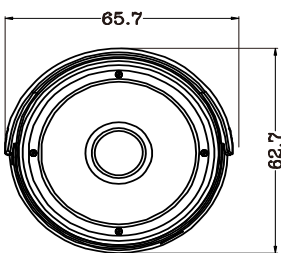

DIMENSIONS

Dimensional tolerance: ± 5mm

○ SPECIFICATIONS

■ Device

Image Sensor	1/2.7" CMOS
Max. Resolution	2304×1296
Lens	f2.8 mm / F1.6
Viewing Angle	112° (Diagonal)
Min Illumination	0.01 Lux (IR LED off), 0 Lux (IR LED on)
Shutter Speed	AUTO, 1/25s ~ 1/100000s
IR LED	18 units
IR Effective Distance	Up to 30 meters
Day / Night	YES
WDR Mode	DWDR
RTC (real-time clock)	YES