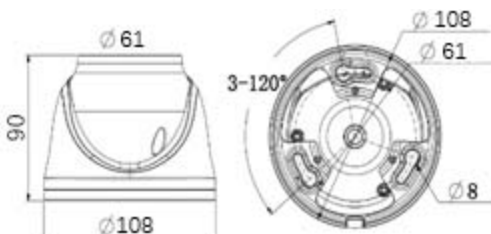

DIMENSIONS

Dimensional tolerance: $\pm 5\text{mm}$

○ SPECIFICATIONS

■ Device	
Image Sensor	1/2.7" CMOS image sensor
Max. Resolution	2304 x 1296 (3MP)
Lens	f2.8mm
Min Illumination	0.001 Lux, 0 Lux (IR LED ON)
Shutter Speed	Auto / Manual
IR LED	3 units
IR Effective Distance**	Up to 25 meters
Day / Night	YES
WDR Mode	YES
RTC (real-time clock)	NTP / Manual
■ Video	
Compression	H.264 / H.265
Video Resolution	3MP / 1080P / 720P / D1 / VGA / 640 x 360 / CIF
Frame Rate	25 IPS @ 3MP 30 IPS @ 1080P / 720P / D1 / VGA / 640 x 360 / CIF
Video Profile	High profile / Main profile / Base profile
Multiple Video Streaming	2 streams
S/N Ratio	More than 50dB (AGC off)
Bitrate Control	CBR / VBR
Image Mode	Normal / Super Starlight / Forced Frame Rate
Image Enhancement	WDR (Level 0 ~ 255) / BLC / HLC / 2D DNR / 3D DNR
Day / Night Switch	Auto / Timing / External / Manual
Forced Anti-flicker	YES
Defog	YES
White Balance	AWB
Image Orientation	Flip / Mirror
Privacy Mask	4 customized areas
Text Overlay	YES
OSD Title	Location / font size / text configurable; English & Chinese characters supported
■ Audio	
Microphone built-in	YES
Encoding	G711 / G711A / AAC
Audio Adjustment	YES
■ Alarm & Event	
Detection Mode	Human (Day & Night) / Motion
Detection Schedule	YES
Motion Detection Area	1x1, 2x2, 3x2, 3x3, 4x3, 4x4, 8x8, 16x16, 22x18
Human Detection Alert	Audio alert with customized mp3 audio file(s)