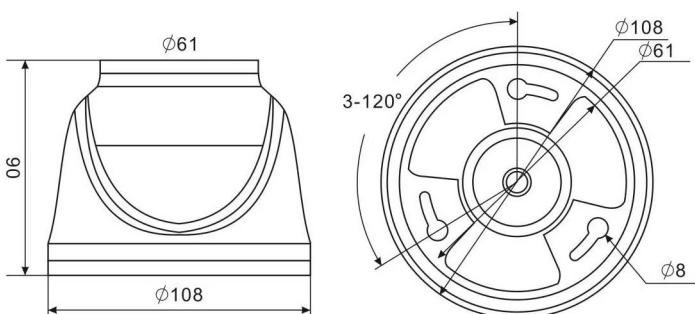

DIMENSIONS

○ SPECIFICATIONS

■ Device	
Image Sensor	1/2.7" CMOS image sensor
Max. Resolution	2304 x 1296 (3MP)
Lens	f2.8mm
Min Illumination	0.01 Lux, 0 Lux (IR LED ON)
Shutter Speed	Auto / Manual
IR LED	3 units
IR Effective Distance**	Up to 25 meters
Day / Night	YES
WDR Mode	YES
RTC (real-time clock)	NTP / Manual
■ Video	
Compression	MJPEG / H.264 / H.265
Video Resolution	2560 x 1440 / 2304 x 1296 / 1080P / 720P / D1 / VGA / 640 x 360 / 480 x 360 / CIF
Frame Rate	30 IPS
Video Profile	High profile / Main profile / Base profile
Multiple Video Streaming	2 streams
S/N Ratio	More than 50dB (AGC off)
Bitrate Control	CBR / VBR
Image Enhancement	WDR (Level 0 ~ 255) / BLC / HLC / 2D DNR / 3D DNR
Day / Night Switch	Auto / Timing / External / Manual
Forced Anti-flicker	YES
Defog	YES
White Balance	AWB
Image Orientation	Flip / Mirror
Privacy Mask	4 customized areas
Text Overlay	YES
OSD Title	Location / font size / text configurable; text input (English & Chinese characters) and image upload (BMP) supported
■ Audio	
Microphone built-in	YES
Line out	YES
Encoding	G711 / G711A / AAC
Audio Adjustment	YES
■ Alarm & Event	
Detection Mode	Human (Day & Night) / Motion
Detection Schedule	YES
Motion Detection Area	1x1, 2x2, 3x2, 3x3, 4x3, 4x4, 8x8, 16x16, 22x18
Human Detection Alert	Audio alert with customized mp3 audio file(s)