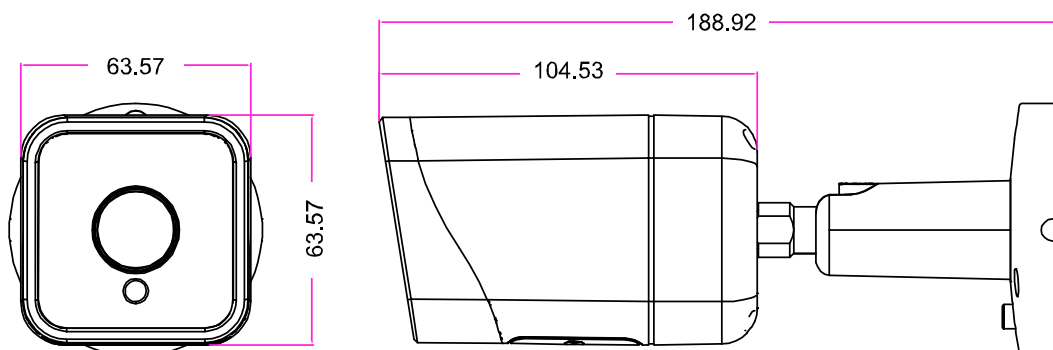

## 5MP H.265 IR Bullet IP Camera

### DIMENSIONS

Dimensional tolerance: ± 5mm

### ■ Device

Image Sensor	1/2.9" CMOS image sensor
Max. Resolution	2592 x 1944 (5MP)
Lens	f2.8mm / F1.6
Viewing Angle	106.8° (Horizontal) / 68.8° (Vertical) / 134.2° (Diagonal)
Min Illumination	0.001 Lux / F1.6, 0 Lux (IR LED ON)
Shutter Speed	AES
IR LED	2 units
IR Effective Distance**	Up to 40 meters
Day / Night	YES
WDR Mode	WDR
RTC (real-time clock)	NTP / Manual
Micro SD Card Slot	YES (up to 128GB)