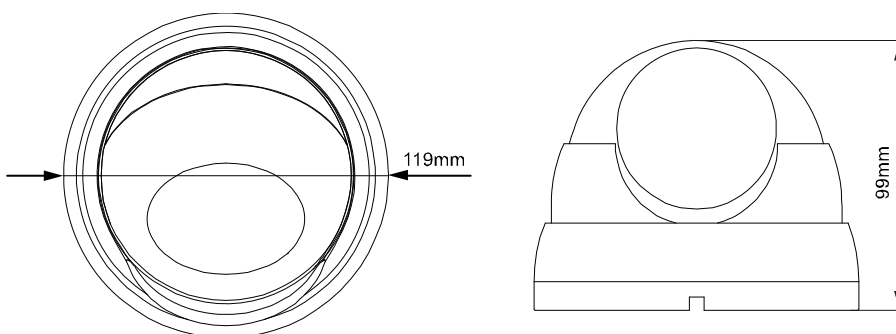

DIMENSIONS

*Dimensional Tolerance: ± 5mm

○ SPECIFICATIONS

■ Network	
LAN Port	YES
LAN Speed	10/100 Based-T Ethernet
Supported Protocols	DDNS, PPPoE, DHCP, NTP, SNTP, TCP/IP, ICMP, SMTP, FTP, HTTP, RTP, RTSP, RTCP, IPv4/IPv6, Bonjour, UPnP, DNS, UDP, IGMP, QoS, SNMP
ONVIF Compatible	YES (Profile S)
Number of Online Users	10
Security	(1) Multiple user access levels with password (2) IP address filtering (3) Digest authentication
Remote Access	(1) Internet Explorer on Windows operating system (2) CMS Lite, 32CH CMS software for Windows operating system (3) EagleEyes on iOS & Android mobile devices
■ Video	
Network Compression	H.265 / H.264 / MJPEG
Video Resolution	2592 x 1944 / 2048 x 1536 / 1920 x 1080 / 1280 x 720 / 640 x 480 / 320 x 240
Frame Rate	15/12 IPS for 5MP 30/25 IPS for 3MP / 1080P / 720P
Multiple Video Streaming	4 (H.265 / H.264 / MJPEG)
■ General	
Image Sensor	1/2.9" SONY CMOS image sensor
Min Illumination	0.1 Lux / F1.8, 0 Lux (IR LED ON)
Shutter Speed	1/10,000 ~ 1/15 (Slow shutter)
S/N Ratio	More than 48dB (AGC off)
Lens	f2.8mm / F1.8
Viewing Angle	89.9° (Horizontal) / 63.1° (Vertical) / 92.8° (Diagonal)
IR LED	4 units
IR Effective Distance**	Up to 40 meters
IR Shift	YES
Smart Light Control	YES
White Balance	ATW
AGC	Auto
IRIS Mode	AES
WDR	YES
POE	YES (IEEE 802.3af)
Privacy Mask	YES
Defog	YES
RAM	20MB
IP Rating	IP66
Startup Temperature	0°C ~ 50°C
Operating Temperature	-25°C ~ 50°C
Operating Humidity	90% or less relative humidity
Power Source (±10%)	DC12V / 1A
Current Consumption (±10%)	215mA (IR LED OFF); 550mA (IR LED ON)
Power Consumption (±10%)	8.5W (PoE / PoN) ; 7W (DC Adapter)
Net Weight (kg)	0.75