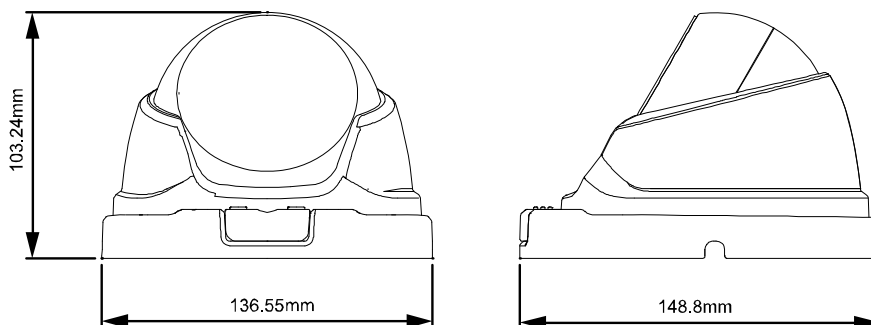

## 5MP H.265 IR Dome IP Camera

### DIMENSIONS

Dimensional tolerance: ± 5mm