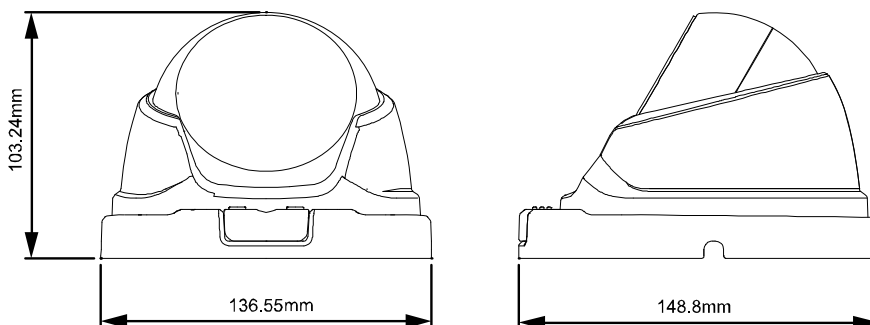

DIMENSIONS

Dimensional tolerance: ± 5mm

○ SPECIFICATIONS

■ Network	
LAN Port	YES
LAN Speed	10/100 Based-T Ethernet
Supported Protocols	DDNS, PPPoE, DHCP, NTP, SNTP, TCP/IP, ICMP, SMTP, FTP, HTTP, RTP, RTSP, RTCP, IPv4/IPv6, Bonjour, UPnP, DNS, UDP, IGMP, QoS, SNMP
ONVIF Compatible	YES (Profile S)
Number of Online Users	10
Security	(1) Multiple user access levels with password (2) IP address filtering (3) Digest authentication
Remote Access	(1) Internet Explorer on Windows operating system (2) CMS Lite, 32CH CMS software for Windows operating system (3) EagleEyes on iOS & Android mobile devices
■ Video	
Network Compression	H.265 / H.264 / MJPEG
Video Resolution	2592 x 1944 / 2048 x 1536 / 1920 x 1080 / 1280 x 720 / 640 x 480 / 320 x 240
Frame Rate	15/12 IPS for 5MP 30/25 IPS for 3MP / 1080P / 720P
Multiple Video Streaming	4 (H.265 / H.264 / MJPEG)
■ General	
Image Sensor	1/2.9" SONY CMOS image sensor
Min Illumination	0.1 Lux / F1.8, 0 Lux (IR LED ON)
Shutter Speed	1/10,000 ~ 1/15 (Slow shutter)
S/N Ratio	More than 48dB (AGC off)
Lens	f2.8mm / F1.8
Viewing Angle	103° (Horizontal) / 54° (Vertical) / 122° (Diagonal)
IR LED	4 units
IR Effective Distance**	Up to 40 meters
IR Shift	YES
Smart Light Control	YES
White Balance	ATW
AGC	Auto
IRIS Mode	AES
WDR	YES
POE	YES (IEEE 802.3af)
Privacy Mask	YES
Defog	YES
RAM	20MB
IP Rating	IP66
Startup Temperature	0°C ~ 50°C
Operating Temperature	-25°C ~ 50°C
Operating Humidity	90% or less relative humidity
Power Source (±10%)	DC12V / 1A
Current Consumption (±10%)	215mA (IR LED OFF); 550mA (IR LED ON)
Power Consumption (±10%)	8.5W (PoE / PoN) ; 7W (DC Adapter)
Net Weight (kg)	0.75