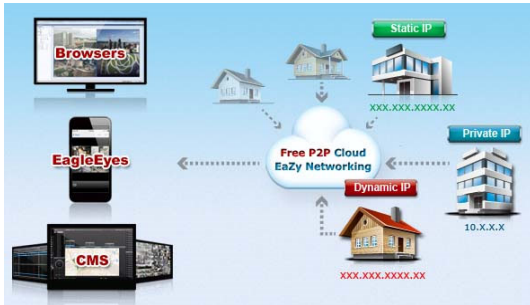

DGM5406

5MP

H.265

EaZy
Networking

WDR

PoE

Mobile
Surveillance

5MP H.265 IR Dome IP Camera

FEATURES

- **Free P2P Cloud EaZy Networking**

- Cloud **EaZy Networking** available to connect this device to Internet automatically in three steps with our free mobile app, EagleEyes.
- The **Buddy** feature to share the device access permission to other people.
- Device login / out notifications reported.