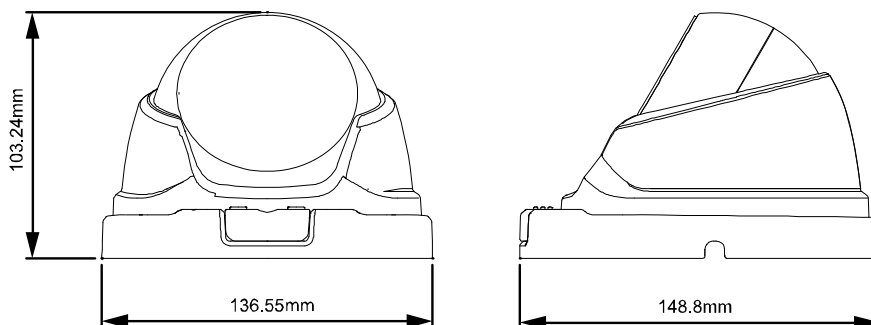

DIMENSIONS

Dimensional tolerance: ± 5mm

○ SPECIFICATIONS

■ Network	
LAN Port	YES
LAN Speed	10/100 Based-T Ethernet
Supported Protocols	DDNS, PPPoE, DHCP, NTP, SNTP, TCP/IP, ICMP, SMTP, FTP, HTTP, RTP, RTSP, RTCP, IPv4/IPv6, Bonjour, UPnP, DNS, UDP, IGMP, QoS, SNMP
ONVIF Compatible	YES (Profile S)
Number of Online Users	10
Security	(1) Multiple user access levels with password (2) IP address filtering (3) Digest authentication
Remote Access	(1) Internet Explorer on Windows operating system (2) CMS Lite, 32CH CMS software for Windows operating system (3) EagleEyes on iOS & Android mobile devices
■ Video	
Network Compression	H.265 / H.264 / MJPEG
Video Resolution	2592 x 1944 / 2048 x 1536 / 1920 x 1080 / 1280 x 720 / 640 x 480 / 320 x 240
Frame Rate	15/12 IPS for 5MP 30/25 IPS for 3MP / 1080P / 720P
Multiple Video Streaming	4 (H.265 / H.264 / MJPEG)
■ General	
Image Sensor	1/2.9" SONY CMOS image sensor
Min Illumination	0.1 Lux / F1.8, 0 Lux (IR LED ON)
Shutter Speed	1/10,000 ~ 1/15 (Slow shutter)
S/N Ratio	More than 48dB (AGC off)
Lens	f2.8mm / F1.8
Viewing Angle	103° (Horizontal) / 54° (Vertical) / 122° (Diagonal)
IR LED	4 units
IR Effective Distance**	Up to 40 meters
IR Shift	YES
Smart Light Control	YES
White Balance	ATW
AGC	Auto
IRIS Mode	AES
WDR	YES
POE	YES (IEEE 802.3af)
Privacy Mask	YES
Defog	YES
RAM	20MB
IP Rating	IP66
Startup Temperature	0°C ~ 50°C
Operating Temperature	-25°C ~ 50°C
Operating Humidity	90% or less relative humidity
Power Source (±10%)	DC12V / 1A
Current Consumption (±10%)	215mA (IR LED OFF); 550mA (IR LED ON)
Power Consumption (±10%)	8.5W (PoE / PoN) ; 7W (DC Adapter)
Net Weight (kg)	0.75