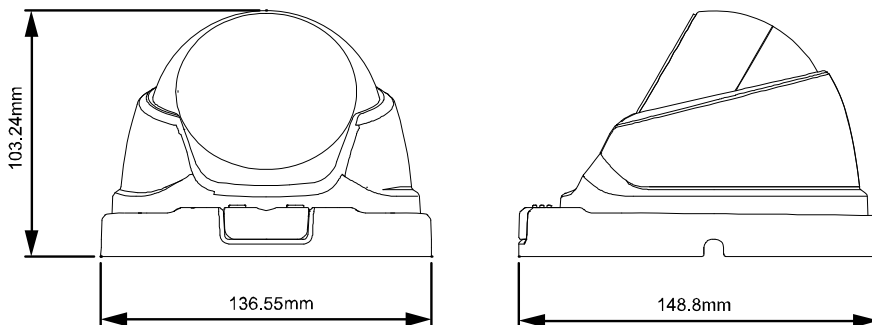

DIMENSIONS

Dimensional tolerance: ± 5mm

○ SPECIFICATIONS

■ Network	
LAN Port	YES
LAN Speed	10/100 Based-T Ethernet
Supported Protocols	DDNS, PPPoE, DHCP, NTP, SNTP, TCP/IP, ICMP, SMTP, FTP, HTTP, RTP, RTSP, RTCP, IPv4/IPv6, Bonjour, UPnP, DNS, UDP, IGMP, QoS, SNMP
ONVIF Compatible	YES (Profile S)
Number of Online Users	10
Security	(1) Multiple user access levels with password (2) IP address filtering (3) Digest authentication
Remote Access	(1) Internet Explorer on Windows operating system (2) CMS Lite, 32CH CMS software for Windows operating system (3) EagleEyes on iOS & Android mobile devices
■ Video	
Network Compression	H.265 / H.264 / MJPEG
Video Resolution	2592 x 1944 / 2048 x 1536 / 1920 x 1080 / 1280 x 720 / 640 x 480 / 320 x 240
Frame Rate	15/12 IPS for 5MP 30/25 IPS for 3MP / 1080P / 720P
Multiple Video Streaming	4 (H.265 / H.264 / MJPEG)
■ General	
Image Sensor	1/2.9" SONY CMOS image sensor
Min Illumination	0.1 Lux / F1.8, 0 Lux (IR LED ON)
Shutter Speed	1/10,000 ~ 1/15 (Slow shutter)
S/N Ratio	More than 48dB (AGC off)
Lens	f2.8mm / F1.8
Viewing Angle	103° (Horizontal) / 54° (Vertical) / 122° (Diagonal)
IR LED	4 units
IR Effective Distance**	Up to 40 meters
IR Shift	YES
Smart Light Control	YES
White Balance	ATW
AGC	Auto
IRIS Mode	AES
WDR	YES
POE	YES (IEEE 802.3af)
Privacy Mask	YES
Defog	YES
RAM	20MB
IP Rating	IP66
Startup Temperature	0°C ~ 50°C
Operating Temperature	-25°C ~ 50°C
Operating Humidity	90% or less relative humidity
Power Source (±10%)	DC12V / 1A
Current Consumption (±10%)	215mA (IR LED OFF); 550mA (IR LED ON)
Power Consumption (±10%)	8.5W (PoE / PoN) ; 7W (DC Adapter)
Net Weight (kg)	0.75