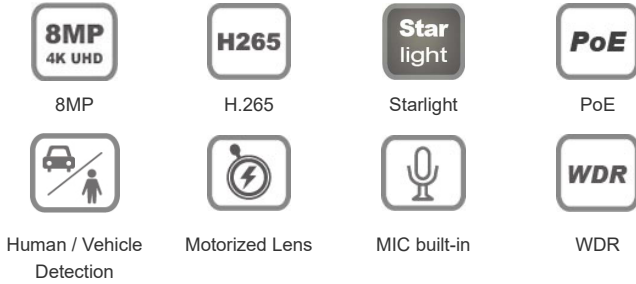

## AI-based 8MP H.265 IR Bullet IP Camera

### FEATURES

- **Starlight visibility** to offer clear & color images even at night
- Equipped with a **motorized lens of f2.8 ~ 12mm**
- **AI-based human / vehicle detection** supported to avoid false detection alarms
- **ONVIF** standard supported to simplify system integration
- **POE (Power-over-Ethernet)** support to eliminate the use of power cables and reduce installation costs
- **Microphone built-in** for audio recording
- IR effective range **up to 30 meters** for night surveillance
- **WDR** to increase image recognizability in overexposure and dark areas
- **Remote Surveillance**  
**Compatible** with **Internet Explorer 6** and above, **Microsoft Edge** & **Google Chrome**

### ■ Video

Compression	H265 / H.264	
Video Resolution	Main Stream	8MP (3840x2160) / 6MP (3072x2048) / 5MP (2592x1944) / 4MP (2560x1440) / 3MP (2304x1296) / 2MP (1080P) / 720P
	Sub Stream	2MP (1080P) / 720P / 720x480 / VGA / 640x360 / 480x360 / CIF
Frame Rate	4K (8MP) @ 20FPS	
Video Profile	High profile / Main profile / Base profile	
Multiple Video Streaming	3 streams	
Bitrate Control	512Kbps - 12Mbps, VBR/CBR	
Image Enhancement	WDR / BLC / HLC / 2D DNR / 3D DNR / AWB / MWB / AGC	
Day / Night Switch	Auto / Color / (B/W) / Timing	
Forced Anti-flicker	YES	
Defog	YES	
White Balance	Auto / Manual	
Image Orientation	Rotate / Mirror	
Privacy Mask	YES	
Text Overlay	YES	
OSD Title	Location / font size / text configurable; text input (English & Chinese characters) and image upload (BMP) supported	