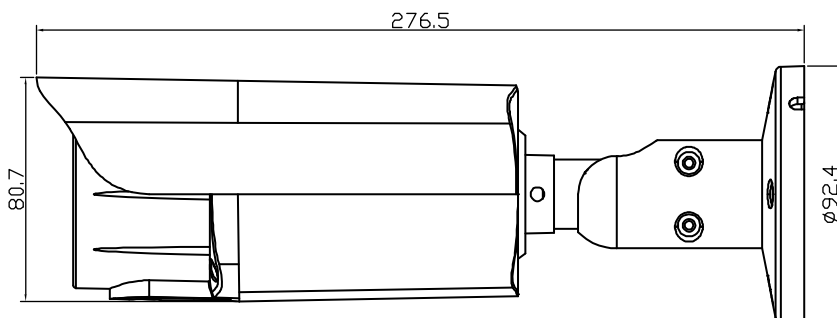

DGM8548SVAT

AI-based 8MP H.265 IR Bullet IP Camera

FEATURES

- **Starlight visibility** to offer clear & color images even at night
- Equipped with a **motorized lens of f2.8 ~ 12mm**
- **AI-based human / vehicle detection** supported to avoid false detection alarms
- **ONVIF** standard supported to simplify system integration
- **POE (Power-over-Ethernet)** support to eliminate the use of power cables and reduce installation costs
- **Microphone built-in** for audio recording
- IR effective range **up to 30 meters** for night surveillance
- **WDR** to increase image recognizability in overexposure and dark areas
- **IK10** rated, vandal-resistant metal casing
- **Remote Surveillance**
Compatible with **Internet Explorer 6** and above, **Microsoft Edge** & **Google Chrome**

DIMENSIONS

Dimensional tolerance: ± 5mm

○ SPECIFICATIONS

■ Device

Image Sensor	1/2.8" SONY CMOS
Max. Resolution	3840 x 2160
Lens	f2.8 ~ 12mm / F1.6 ~ F2.2
Viewing Angle	Tele 40° ~ Wide 117° (Diagonal)
Min Illumination	0.001 Lux (IR LED off), 0 Lux (IR LED on)
Shutter Speed	AUTO, 1/25s ~ 1/100000s
IR LED	20 units
IR Effective Distance	Up to 30 meters
Day / Night	YES
WDR Mode	YES (120dB)
RTC (real-time clock)	YES

■ Video

Compression	H265 / H.264	
Video Resolution	Main Stream	8MP (3840x2160) / 6MP (3072x2048) / 5MP (2592x1944) / 4MP (2560x1440) / 3MP (2304x1296) / 2MP (1080P) / 720P
	Sub Stream	2MP (1080P) / 720P / 720x480 / VGA / 640x360 / 480x360 / CIF
Frame Rate	4K (8MP) @ 20FPS	
Video Profile	High profile / Main profile / Base profile	
Multiple Video Streaming	3 streams	
Bitrate Control	512Kbps - 12Mbps, VBR/CBR	
Image Enhancement	WDR / BLC / HLC / 2D DNR / 3D DNR / AWB / MWB / AGC	
Day / Night Switch	Auto / Color / (B/W) / Timing	
Forced Anti-flicker	YES	
Defog	YES	
White Balance	Auto / Manual	
Image Orientation	Rotate / Mirror	
Privacy Mask	YES	
Text Overlay	YES	
OSD Title	Location / font size / text configurable; text input (English & Chinese characters) and image upload (BMP) supported	