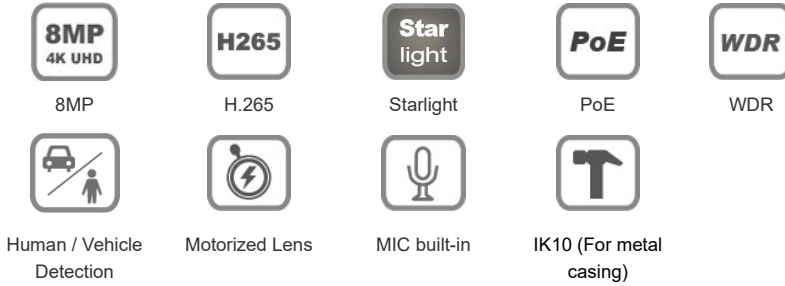

DGM8548SVAT

AI-based 8MP H.265 IR Bullet IP Camera

FEATURES

- **Starlight visibility** to offer clear & color images even at night
- Equipped with a **motorized lens of f2.8 ~ 12mm**
- **AI-based human / vehicle detection** supported to avoid false detection alarms
- **ONVIF** standard supported to simplify system integration
- **POE (Power-over-Ethernet)** support to eliminate the use of power cables and reduce installation costs
- **Microphone built-in** for audio recording
- IR effective range **up to 30 meters** for night surveillance
- **WDR** to increase image recognizability in overexposure and dark areas
- **IK10** rated, vandal-resistant metal casing
- **Remote Surveillance**
Compatible with **Internet Explorer 6** and above, **Microsoft Edge** & **Google Chrome**

DIMENSIONS

Dimensional tolerance: ± 5mm

○ SPECIFICATIONS

■ Device

Image Sensor	1/2.8" SONY CMOS
Max. Resolution	3840 x 2160
Lens	f2.8 ~ 12mm / F1.6 ~ F2.2
Viewing Angle	Tele 40° ~ Wide 117° (Diagonal)
Min Illumination	0.001 Lux (IR LED off), 0 Lux (IR LED on)
Shutter Speed	AUTO, 1/25s ~ 1/100000s
IR LED	20 units
IR Effective Distance	Up to 30 meters
Day / Night	YES
WDR Mode	YES (120dB)
RTC (real-time clock)	YES

■ Video

Compression	H265 / H.264	
Video Resolution	Main Stream	8MP (3840x2160) / 6MP (3072x2048) / 5MP (2592x1944) / 4MP (2560x1440) / 3MP (2304x1296) / 2MP (1080P) / 720P
	Sub Stream	2MP (1080P) / 720P / 720x480 / VGA / 640x360 / 480x360 / CIF
Frame Rate	4K (8MP) @ 20FPS	
Video Profile	High profile / Main profile / Base profile	
Multiple Video Streaming	3 streams	
Bitrate Control	512Kbps - 12Mbps, VBR/CBR	
Image Enhancement	WDR / BLC / HLC / 2D DNR / 3D DNR / AWB / MWB / AGC	
Day / Night Switch	Auto / Color / (B/W) / Timing	
Forced Anti-flicker	YES	
Defog	YES	
White Balance	Auto / Manual	
Image Orientation	Rotate / Mirror	
Privacy Mask	YES	
Text Overlay	YES	
OSD Title	Location / font size / text configurable; text input (English & Chinese characters) and image upload (BMP) supported	