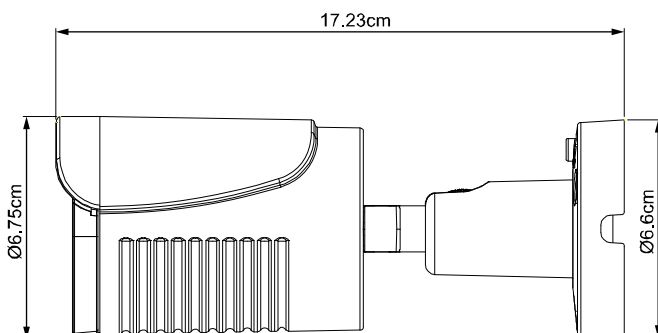

### ● 產品尺寸

Dimensional tolerance: ± 5mm