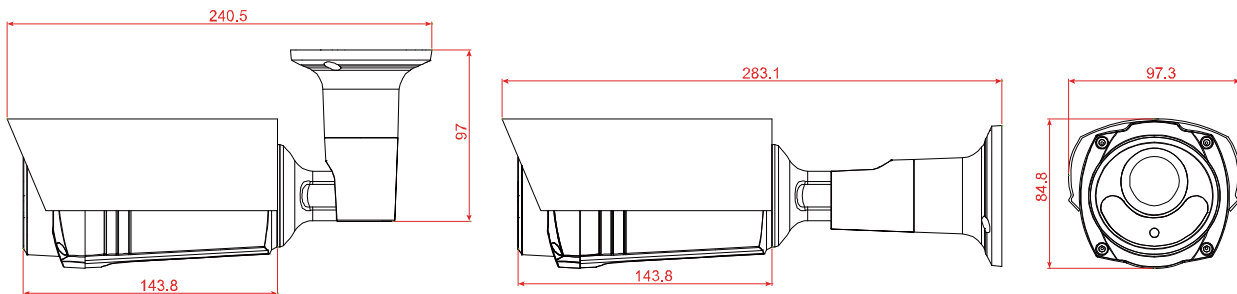

### ● 產品尺寸

Dimensional tolerance: ± 5mm