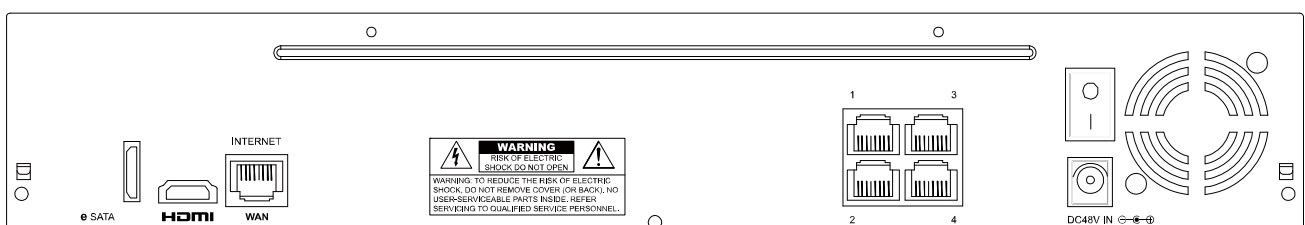

eSATA interface built-in to connect a disk array (up to 4-bay disk array with RAID 0 and 1) for more video storage

HD Video Recording

- HD real-time recording brings users clear images while video recording and playback
- 1920*1080 Full HD video output service, giving the best image quality on LCD / LED monitors

Rear Panel

Specifications

Hardware		
Video Input	4 LAN ports	
Video Output	HDMI output	
Video Output Resolution	1920 x 1080	
HDD Storage**	One 4TB hard disk	
eSATA	YES (support up to 4-bay disk array with RAID 0 and 1)	
USB Ports	Two on the front panel: one for video backup to USB flash drive, and another for NVR control via a USB mouse	
IR Remote Control	YES	
Ethernet	PON 1~4port	10/100Mbps with PON
	Internet (WAN) port	1000Mbps
Software		
Video Compression Format	H.264	
Local / Remote Display Mode	4CH	
Local / Remote Playback Mode	4CH	
Single Channel Playback	YES	
Recording Mode	Manual / Event / Alarm / Schedule	
Recording Throughput	Up to 120 IPS @ 1280 x 1024, 32 Mbps	
Pre-alarm Recording	YES	
Quick Search	Time / Event	
Security	Multiple user access levels with password	
Remote Access	(1) Internet Explorer on Windows operating system (2) EagleEyes on iOS & Android mobile devices	
General		
Power Source ($\pm 10\%$)	DC 48V / 1.25A	
Power Consumption ($\pm 10\%$)	7.68W (without a hard disk and POE IP camera connected)	
Camera power supply over PON (Power-over-Network)	YES	
Operating Temperature	10°C ~ 40°C (50°F ~ 104°F)	
Dimensions (mm)***	345 (L) x 225 (W) x 68.3 (H)	
Net Weight	2.65 Kg	
Minimum PC Browsing Requirements	<ul style="list-style-type: none"> • Intel core i3 or higher, or equivalent AMD • 2GB RAM • AGP graphics card, Direct Draw, 32MB RAM • Windows 7, Vista & XP, DirectX 9.0 or later • Internet Explorer 7.x or later 	