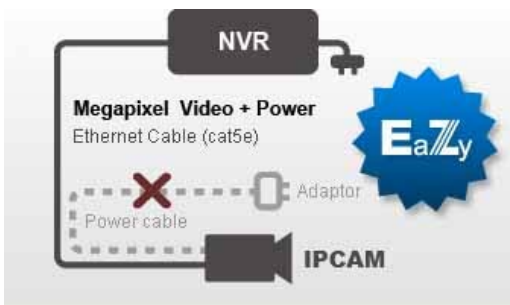

AVH0401

One Cable solution (PON)
HD Video Recording

4CH HD Video Recorder

Features

One Ethernet Cable Solution (PON,
Power-over-Network)

Camera power supply & video transmission over one Ethernet cable to eliminate the needs of power adapters for your cameras during the whole HD surveillance system setup

Free DDNS Service

Free DDNS service to configure your device to Internet easily

Smart Recording

High video resolution switch for events to optimize the recording efficiency of the hard disk

External Disk Array Support for More Video Storage

eSATA interface built-in to connect a disk array (up to 4-bay disk array with RAID 0 and 1) for more video storage

HD Video Recording

- HD real-time recording brings users clear images while video recording and playback
- 1920*1080 Full HD video output service, giving the best image quality on LCD / LED monitors