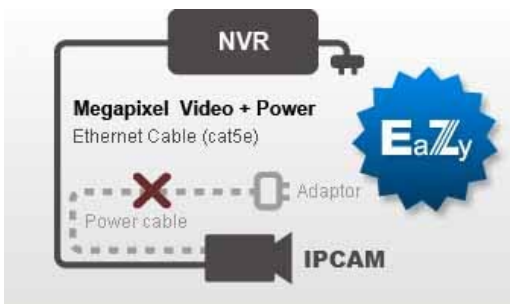

AVH608

One Cable solution (PON)
HD Video Recording

8CH HD Video Recorder

Features

One Ethernet Cable Solution (PON, Power-over-Network)

Camera power supply & video transmission over one Ethernet cable to eliminate the needs of power adapters for your cameras during the whole HD surveillance system setup

HD Video Recording

- HD real-time recording brings users clear images while video recording and playback
- 1920*1080 Full HD video output service, giving the best image quality on LCD / LED monitors

Free DDNS Service

Free DDNS service to configure your device to Internet easily

Smart Recording

High video resolution switch for events to optimize the recording efficiency of the hard disk

Full HD HDMI Video Output

1920*1080 Full HD video output service, giving the best image quality on LCD / LED monitors