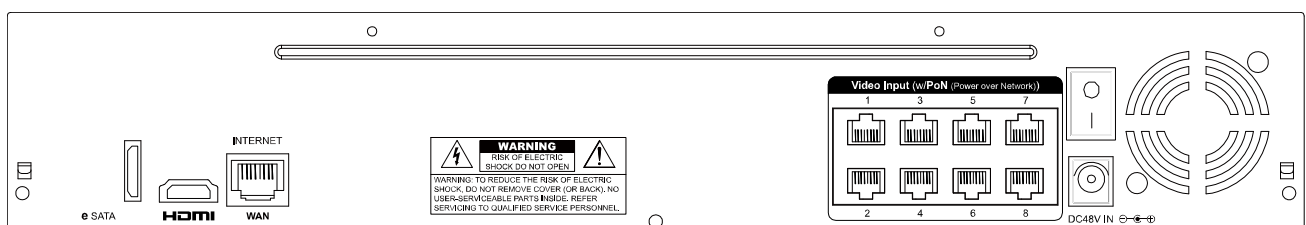

eSATA interface built-in to connect a disk array (up to 4-bay disk array with RAID 0 and 1) for more video storage

Rear Panel

Specifications

Hardware		
Video Input	8 LAN ports	
Video Output	HDMI output	
Video Output Resolution	1920 x 1080	
HDD Storage**	One 4TB hard disk	
eSATA	YES (support up to 4-bay disk array with RAID 0 and 1)	
USB Ports	Two on the front panel: one for video backup to USB flash drive, and another for local control via a USB mouse	
IR Remote Control	YES	
Ethernet	PON 1~8 port	10/100Mbps with PON
	Internet (WAN) port	1000Mbps
Software		
Video Compression Format	H.264	
Audio Compression Format	G.711	
Local / Remote Display Mode	8CH	
Local / Remote Playback Mode	4CH	
Single Channel Playback	YES	
Recording Mode	Manual / Event / Alarm / Schedule	
Recording Throughput	Up to 240 IPS @ 1280 x 720, 32 Mbps	
Pre-alarm Recording	YES	
Quick Search	Time / Event	
Security	Multiple user access levels with password	
Remote Access	(1) Internet Explorer on Windows operating system (2) EagleEyes on iOS & Android mobile devices	
Max. Online Users	10	
General		
Power Source (±10%)	DC 48V / 2.5A	
Power Consumption (±10%)	13.7W (without a hard disk and POE IP camera connected)	
Camera power supply over PON (Power-over-Network)	YES	
Operating Temperature	10°C ~ 40°C (50°F~104°F)	
Dimensions (mm)***	345 (L) x 225 (W) x 68.3 (H)	
Net Weight	2.9 Kg	
Minimum PC Browsing Requirements	<ul style="list-style-type: none"> • Intel core i3 or higher, or equivalent AMD • 2GB RAM • AGP graphics card, Direct Draw, 32MB RAM • Windows 7, Windows Vista & Windows XP, DirectX 9.0 or later • Internet Explorer 7.x or later 	