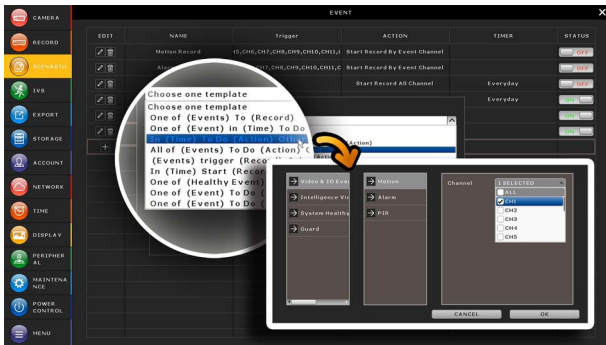

### Event Pop-up / Preview

All events are listed on the right panel with corresponding event icons for you to quickly recognize the event type. The most current one will flash to catch your attention. Click one event and you're able to preview the footage with pre-alarm images.

### Cloud Service - EaZy Networking

EaZy Networking, the cloud service provided by AVTECH, can be used to simplify the network setup and quickly connect this device to the internet with our free mobile app, EagleEyes.

### Spot Monitor

In addition to the main display via the main HDMI-1 output, you can assign a secondary display via the HDMI-2, VGA or composite output to show live view, call monitor or event monitor.