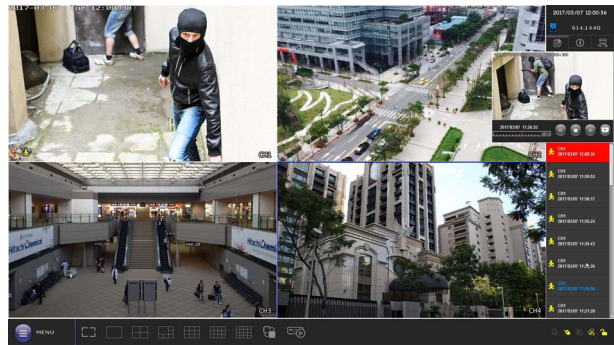

### Event Pop-up / Preview

All events are listed on the right panel with corresponding event icons for you to quickly recognize the event type. The most current one will flash to catch your attention. Click one event and you're able to preview the footage with pre-alarm images.