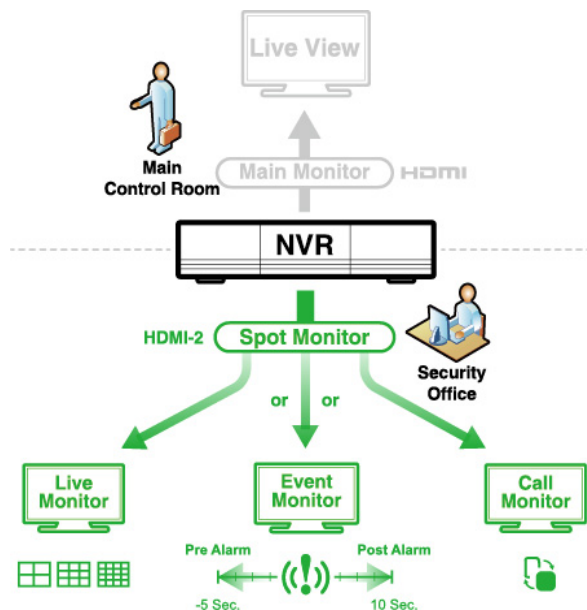

### Event Pop-up / Preview

All events are listed on the right panel with corresponding event icons for you to quickly recognize the event type. The most current one will flash to catch your attention. Click one event and you're able to preview the footage with pre-alarm images.

### Cloud Service - EaZy Networking

EaZy Networking, the cloud service provided by AVTECH, can be used to simplify the network setup and quickly connect this device to the internet with our free mobile app, EagleEyes.

### Alarm Scenario Customization

"Scenario" is a new feature allowing you to customize a series of actions which will be run automatically after the specified event occurs. There are several scenario templates for you to choose when and what to do after a specific event occurs.

### Spot Monitor

In addition to the main display via the main HDMI-1 output, you can assign a secondary display via the HDMI-2, VGA or composite output to show live view, call monitor or event monitor.