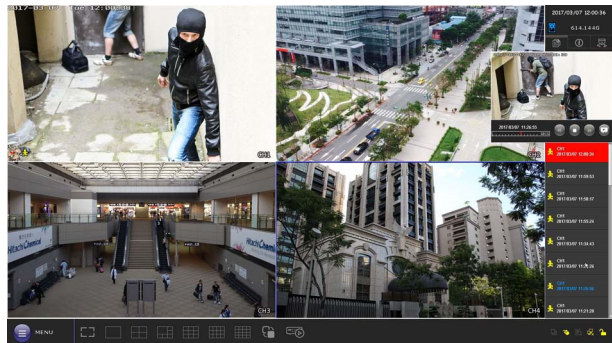

Event Pop-up / Preview

All events are listed on the right panel with corresponding event icons for you to quickly recognize the event type. The most current one will flash to catch your attention. Click one event and you're able to preview the footage with pre-alarm images.