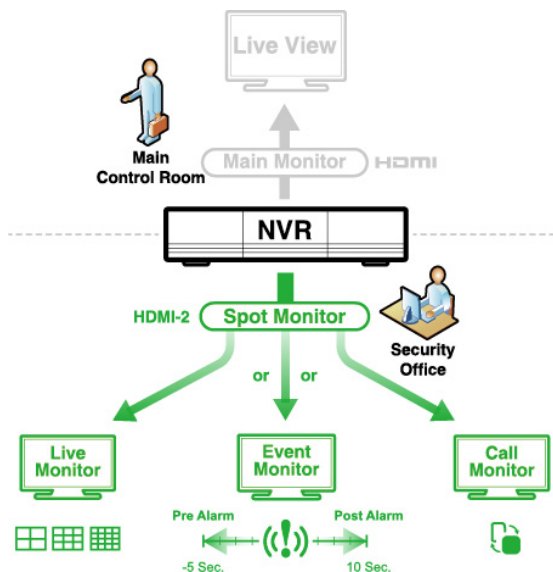

Cloud Service - EaZy Networking

EaZy Networking, the cloud service provided by AVTECH, can be used to simplify the network setup and quickly connect this device to the internet with our free mobile app, EagleEyes.

Alarm Scenario Customization

"Scenario" is a new feature allowing you to customize a series of actions which will be run automatically after the specified event occurs. There are several scenario templates for you to choose when and what to do after a specific event occurs.

Spot Monitor

In addition to the main display via the main HDMI-1 output, you can assign a secondary display via the HDMI-2, VGA or composite output to show live view, call monitor or event monitor.

Push Video & Push Status - Active Event Notification with EagleEyes App

- Push Video to send instant notifications for an alarm event when an alarm device is connected to the DVR.
- Push Status to send instant notifications for system events, such as video loss or HDD data removal.