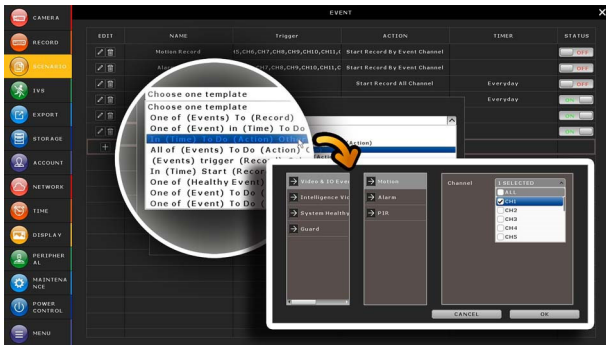

AVH8536AX

36CH 8MP Video Recording
8-Bay Storage
EaZy Networking
Push Video / Push Status

Features

H.265 Compression Technology

With this compression technology, the recording capacity is greatly enhanced as well as bandwidth saving for better efficiency and performance than the systems employing other compression formats

Event Pop-up / Preview

All events are listed on the right panel with corresponding event icons for you to quickly recognize the event type. The most current one will flash to catch your attention. Click one event and you're able to preview the footage with pre-alarm images.

Cloud Service - EaZy Networking

EaZy Networking, the cloud service provided by AVTECH, can be used to simplify the network setup and quickly connect this device to the internet with our free mobile app, EagleEyes.

Spot Monitor

In addition to the main display via the main HDMI-1 output, you can assign a secondary display via the HDMI-2, VGA or composite output to show live view, call monitor or event monitor.

Push Video & Push Status - Active Event Notification with EagleEyes App