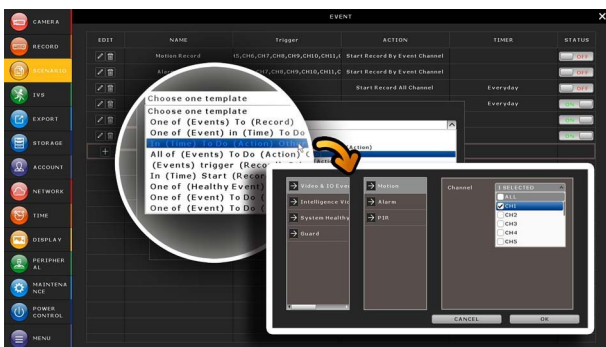

Cloud Service - EaZy Networking

- EaZy Networking, the cloud service provided by AVTECH, available to connect this device to Internet automatically in three steps with our free mobile app, EagleEyes.
- The "Buddy" feature to share the device access permission to other people.
- Device login / out notifications reported.

Event Pop-up / Preview

All events are listed on the right panel with corresponding event icons for you to quickly recognize the event type. The most current one will flash to catch your attention. Click one event and you're able to preview the footage with pre-alarm images.

Scenario Customization

"Scenario" is a new feature allowing you to customize a series of actions which will be run automatically after the specified event occurs. There are several scenario templates for you to choose when and what to do after a specific event occurs.