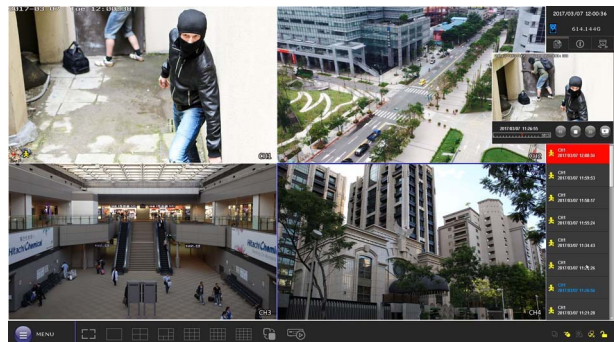

Scenario Customization

"Scenario" is a new feature allowing you to customize a series of actions which will be run automatically after the specified event occurs. There are several scenario templates for you to choose when and what to do after a specific event occurs.