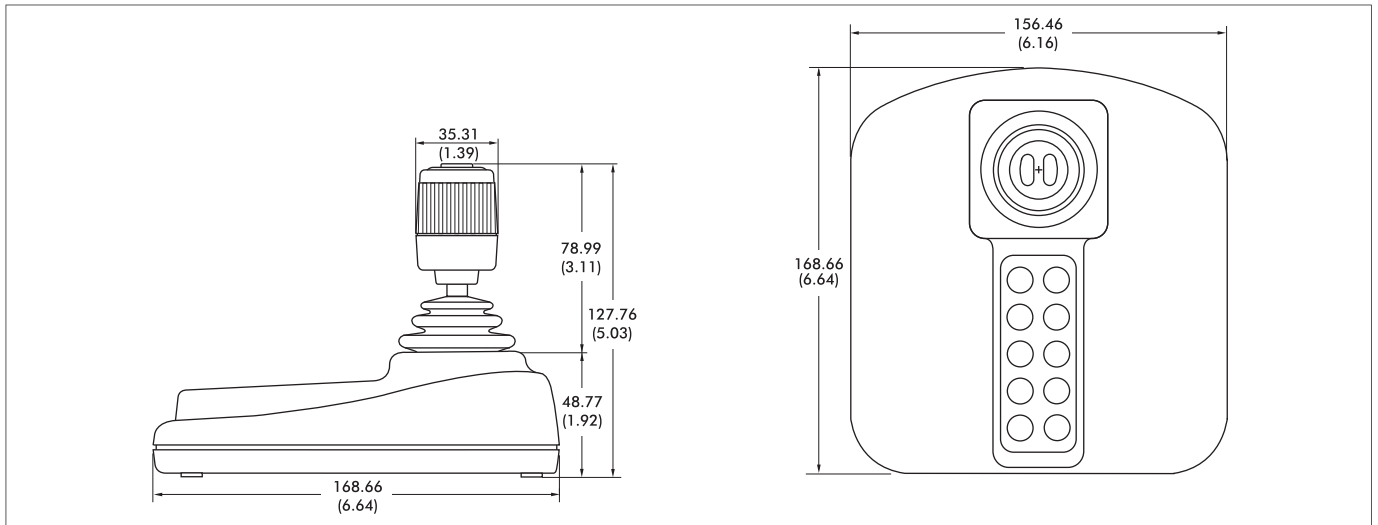

SPECIFICATIONS

Joystick performance	–	Hall effect three axes joystick
	–	X/Y/Z for positioning control
Joystick travel	–	36° for X and Y axes
	–	60° for Z axis
Centering	–	Single spring, omni-directional
Joystick shaft	–	Stainless steel
Joystick boot	–	Neoprene
Joystick handle	–	Glass filled nylon
Pushbutton performance	–	10 tactile pushbuttons on housing
	–	Two tactile pushbuttons on joystick
	–	3,000,000 cycles
Desktop housing	–	High impact ABS
Power	–	Via USB interface (5V DC)
	–	Consumption 32mA
Operating conditions	–	-25°C to +85°C (-13°F to +185°F)
Approvals	–	EN 55024:1998, EN 55022, CE
	–	FCC Part 15 Subpart B Class B
	–	RoHs compliant
Weight	–	440 g (0.97lb)
Interface	–	USB port
Connectors	–	USB Type A Male
	–	Cable Length: 2m; 6ft. 6.8in
Systems support integration	–	Windows 7, Vista, XP, 2000
Supported protocols	–	USB HID 1.1 game controller
	–	Direct X (Gaming Control)
	–	Joystick: Three HID axes
	–	Pushbuttons: 12 HID buttons
	–	Uses standard DirectX HID drivers
	–	Connects directly to workstation PC
Environmental	–	For indoor use only

NOTE:
All values are nominal

- IP Desktop Software is an optional utility that creates a joystick/mouse combination device and allows users to toggle between both devices with the press of a button. In addition to dual joystick/mouse functionality, IP Desktop Software creates an additional fourth joystick axis, "R." The additional "R" axis is ideally suited for jog/shuttle control of video playback.
- IP Desktop Software is designed to work with the IP Desktop range in a Windows based operating system.

AVX101N

Proportional USB desktop controllers

DIMENSIONAL DRAWINGS

Note: Dimensions are in mm/(inch)

USB 1.1 HID COMPLIANT GAME CONTROLLER

Note: To order the IPD Desktop please refer to Part Number 100-550 (Gray or Black).