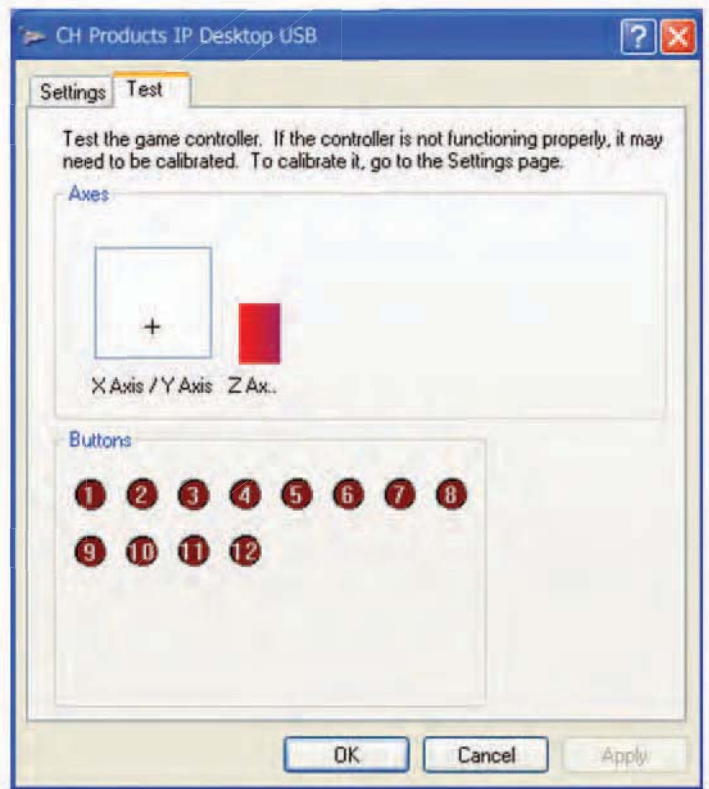

NOTE:
All values are nominal

- IP Desktop Software is an optional utility that creates a joystick/mouse combination device and allows users to toggle between both devices with the press of a button. In addition to dual joystick/mouse functionality, IP Desktop Software creates an additional fourth joystick axis, "R." The additional "R" axis is ideally suited for jog/shuttle control of video playback.
- IP Desktop Software is designed to work with the IP Desktop range in a Windows based operating system.

AVX101N

Proportional USB desktop controllers

DIMENSIONAL DRAWINGS

Note: Dimensions are in mm/(inch)

USB 1.1 HID COMPLIANT GAME CONTROLLER

Note: To order the IPD Desktop please refer to Part Number 100-550 (Gray or Black).