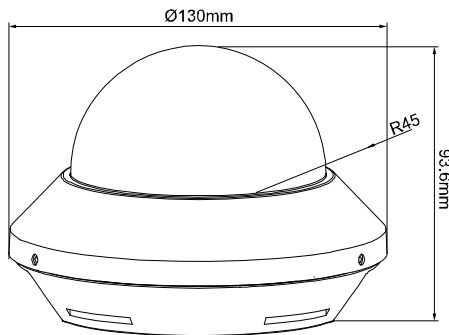

AVT1203XT

HD CCTV 1080P

IR Dome Camera

● FEATURES

- (1) 1/2.7" CMOS Sensor with 1080P video output
- (2) External alarm I/O device connection
- (3) DWDR to increase image recognizability in overexposure and dark areas.
- (4) IR effective distance up to 20 meters for 24-hour surveillance
- (5) PIR sensor built-in for alarm detection
- (6) Camera parameters adjustable when used with HD CCTV DVR

● DIMENSIONS*

*Dimensional Tolerance: ± 5mm

● SPECIFICATIONS*

MODEL	AVT1203XT
Pick-up Element	1/ 2.7" CMOS image sensor
Number of Pixels	1936(H) x 1096(V)
Video Frame Rate	1080P@30fps / 1080P@25fps
Min. Illumination	0.1 Lux (IR LED off) / F1.8, 0 Lux (IR LED ON)
S/N Ratio	More than 48dB (AGC OFF)
Shutter Speed	1/30 (1/25) sec ~ 1/ 60000 (1/ 50000) sec
Lens	f2.8mm / F1.8
Lens Angle	118° (Horizontal) / 65° (Vertical) / 136° (Diagonal)
IR LED	2 Units
IR Effective Distance	20 meters
PIR Sensor	Detection Range 76° wide angle with up to 5m long distance at 2.5m height (under 30°C)
IR Shift	YES
Day & Night Mode	YES
IRIS Mode	AES
White Balance	AUTO / INDOOR / OUTDOOR / MANUAL
AGC	Adjustable
Sharpness	Adjustable
Flickerless	50HZ / 60HZ / OFF
BLC	Adjustable
DWDR	YES
External alarm I/O	YES (1 in / 1 out)
Operating Temperature	0°C ~ 40°C
Operating Humidity	90% or less relative humidity
Power Source (±10%)	DC12V / 0.5A
Current Consumption (±10%)	140 mA (IR LED OFF); 340 mA (IR LED ON)