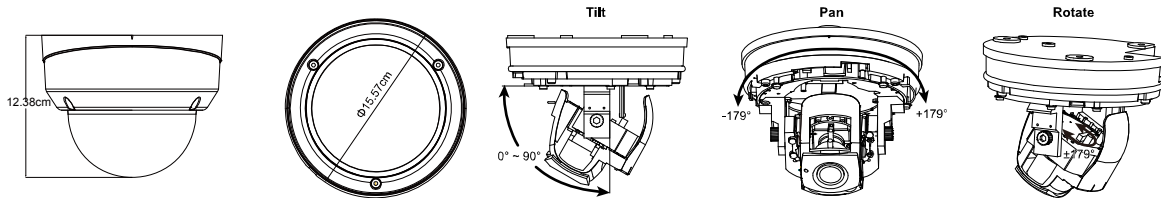

AVT543

HD CCTV 1080P

Motorized Vari-focal IR Dome Camera

● FEATURES

- (1) 1/2.8" CMOS Sensor with 1080P video output
- (2) Motorized vari-focal lens for focal length and focus adjustment directly from HD CCTV DVR
- (3) External alarm I/O device connection
- (4) WDR to increase image recognizability in overexposure and dark areas
- (5) IK10 rated, vandal-resistant case to withstand attempts to open or damage the camera
- (6) IR effective distance up to 50 meters for 24-hour surveillance
- (7) 3-axis mechanism for flexible ceiling and wall-mount installation
- (8) Camera parameters adjustable when used with AVTECH HD CCTV DVR

● DIMENSIONS*

*Dimensional Tolerance: ± 5mm

● SPECIFICATIONS*

| MODEL | AVT543 |
|----------------------------|--|
| Pick-up Element | 1/2.8" SONY CMOS image sensor |
| Number of Pixels | 1936(H) × 1096(V) |
| Video Frame Rate | 1080P@30fps / 1080P@25fps |
| Min. Illumination | 0.1 Lux / F1.4(Wide)~F2.8(Tele), 0 Lux (IR LED ON) |
| S/N Ratio | More than 48dB (AGC OFF) |
| Shutter Speed | 1/10,000 ~ 1/7.5 (Slow shutter) |
| Lens | f2.8 ~ 12mm / F1.4 ~ F2.8 |
| Lens Angle | Wide: 103° (Horizontal) / 54° (Vertical) / 122° (Diagonal) Tele: 31° (Horizontal) / 17° (Vertical) / 36° (Diagonal) |
| IR LED | 3 units |
| IR Effective Distance | Default: Up to 30 meters IR enhanced mode: Up to 50 meters |
| IR Shift | YES |
| Smart Light Control | YES |
| IRIS Mode | AES |
| White Balance | ATW |
| AGC | Auto |
| WDR | YES (120dB) |
| External alarm I/O | YES (1 input / 1 output) |
| IP Rating | IP66 |
| Vandal-proof | IK10 |
| Operating Temperature | -20°C ~ 50°C |
| Operating Humidity | 90% or less relative humidity |
| Power Source (±10%) | DC12V / 1A |
| Current consumption (±10%) | 265mA (IR OFF); 485mA (IR ON) |
| Optional Peripherals | Wall-mount bracket (PAVM542-BKT(B)) |
| Net Weight (kg) | 1.5 |
| Certification | CE |