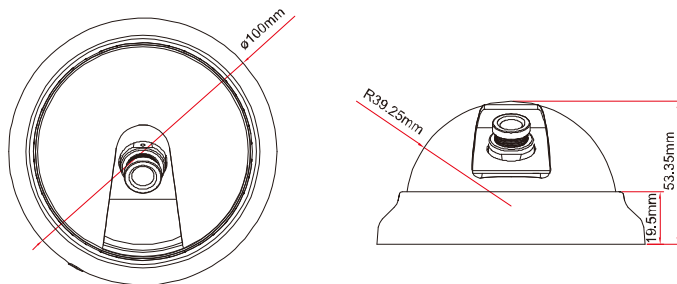

DG102A

HD CCTV 1080P Dome Camera

● FEATURES

- (1) 1/2.7" CMOS Sensor
- (2) 1080P video output
- (3) Low light sensitivity of 0.1 Lux / F1.8
- (4) Camera parameters adjustable when used with AVTECH HD CCTV DVR

● DIMENSIONS*

*Dimensional Tolerance: ± 5mm

● SPECIFICATIONS*

MODEL	DG102A
Pick-up Element	1/ 2.7" CMOS image sensor
Number of Pixels	1930(H) x 1088(V)
Video Frame Rate	1080P@30fps / 1080P@25fps
Min. Illumination	0.1 Lux / F1.8
S/N Ratio	More than 48dB (AGC OFF)
Shutter Speed	1/30 (1/25) sec ~ 1/720000 (1/600000) sec
Lens	f3.6mm / F1.8
Lens Angle	96° (Horizontal) / 50° (Vertical) / 116° (Diagonal)
IRIS Mode	AES
White Balance	AUTO / USER / PUSH / 8000K / 6000K / 4200K / 3200K
AGC	Auto
Sharpness	YES
Flickerless	50HZ / 60HZ / OFF
BLC	YES
Operating Temperature	0°C ~ 40°C
Operating Humidity	Less than 60% relative humidity
Power Source (±10%)	DC12V / 0.5A
Current Consumption (±10%)	100mA
Dimensions (mm)**	100(Ø) × 60(H)
Net Weight (kg)	0.145