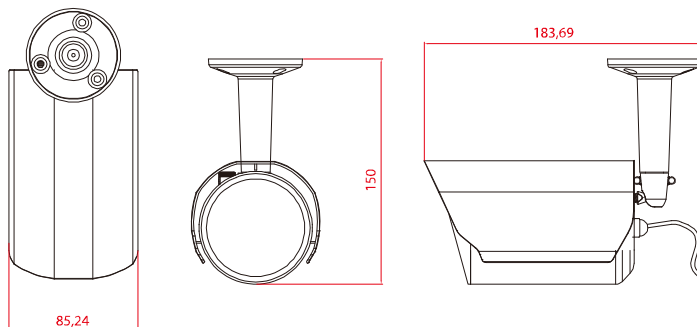

DG2009

HD CCTV 1080P IR Bullet Camera

● FEATURES

- (1) 1/2.7" CMOS Sensor
- (2) 1080P video output
- (3) Low light sensitivity of 0.1 Lux / F1.8, 0Lux (IR LED ON)
- (4) Day and night 24-hour surveillance with IR effective distance up to 20 meters
- (5) IP66 for weather-proof application
- (6) Camera parameters adjustable when used with AVTECH HD CCTV DVR

● DIMENSIONS*

*Dimensional Tolerance: ± 5mm

● SPECIFICATIONS*

MODEL	DG2009
Pick-up Element	1/ 2.7" CMOS image sensor
Number of Pixels	1930(H) x 1088(V)
Video Frame Rate	1080P@30fps / 1080P@25fps
Min. Illumination	0.1 Lux / F1.8, 0 Lux (IR LED ON)
S/N Ratio	More than 48dB (AGC OFF)
Shutter Speed	1/30 (1/25) sec ~ 1/720000 (1/600000) sec
Lens	f3.6mm / F1.8
Lens Angle	96° (Horizontal) / 50° (Vertical) / 116° (Diagonal)
IR LED	36 units
IR Effective Distance	Up to 20 meters
IR Shift	YES
Day & Night Mode	YES
IRIS Mode	AES
White Balance	AUTO / USER / PUSH / 8000K / 6000K / 4200K / 3200K
AGC	Adjustable
Sharpness	Adjustable
Flickerless	50HZ / 60HZ / OFF
BLC	Adjustable
IP Rating	IP66
Operating Temperature	-20°C ~ 40°C
Operating Humidity	Less than 60% relative humidity
Power Source (±10%)	DC12V / 1A
Current Consumption (±10%)	180mA (IR OFF) / 480mA (IR ON)
Net Weight (Kg)	0.68