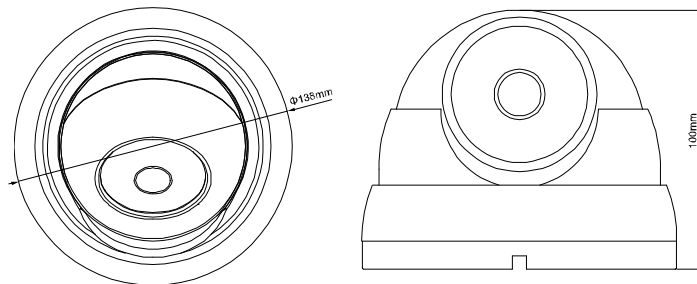

DG206A

HD CCTV 1080P

Vari-focal IR Dome Camera

● FEATURES

- (1) 1/2.7" CMOS Sensor
- (2) 1080P video output
- (3) f2.8 ~ 12mm vari-focal lens
- (4) Low light sensitivity of 0.1 Lux / F1.4(Wide)~F2.8(Tele), 0 Lux (IR LED ON)
- (5) IP66 for weather-proof application
- (6) Day and night 24-hour surveillance with IR effective distance up to 25 meters
- (7) Camera parameters adjustable when used with AVTECH HD CCTV DVR

● DIMENSIONS*

*Dimensional Tolerance: ± 5mm

● SPECIFICATIONS*

MODEL	DG206A
Pick-up Element	1/ 2.7" CMOS image sensor
Number of Pixels	1930(H) x 1088(V)
Video Frame Rate	1080P@30fps / 1080P@25fps
Min. Illumination	0.1 Lux / F1.4(Wide)~F2.8(Tele), 0 Lux (IR LED ON)
S/N Ratio	More than 48dB (AGC OFF)
Shutter Speed	1/30 (1/25) sec ~ 1/720000 (1/600000) sec
Lens	f2.8 ~ 12mm / F1.4 ~ F2.8
Lens Angle	Wide: 104° (Horizontal) / 56° (Vertical) / 124° (Diagonal) Tele: 35° (Horizontal) / 20° (Vertical) / 40° (Diagonal)
IR LED	24 units
IR Effective Distance	Up to 25 meters
IR Shift	YES
Day & Night Mode	YES
IRIS Mode	AES
White Balance	AUTO / USER / PUSH / 8000K / 6000K / 4200K / 3200K
AGC	Adjustable
Sharpness	Adjustable
Flickerless	50HZ / 60HZ / OFF
BLC	Adjustable
IP Rating	IP66
Operating Temperature	-20°C ~ 40°C
Operating Humidity	Less than 60% relative humidity
Power Source (±10%)	DC12V / 0.5A
Current Consumption (±10%)	300mA
Dimensions (±5mm)	138 (Φ) x 100 (H)
Net Weight (Kg)	1