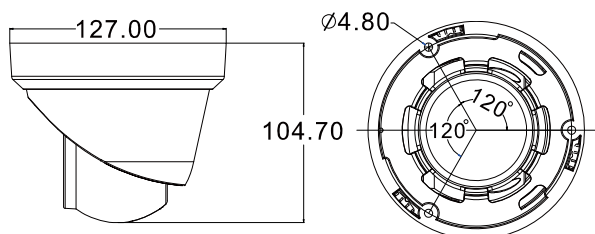

DGC2205ATW

2MP 4-in-1 AVColor Dome Camera with Warm Light LED

● FEATURES

- (1) 1/2.9" CMOS Sensor with 2MP video output
- (2) Quadbrid video output with TVI, CVI, AHD & CVBS to fulfill different customers' requirements
- (3) Low light sensitivity of 0.01 Lux / F1.6, 0Lux (LED ON)
- (4) Microphone built-in for audio recording
- (5) D-WDR to increase image recognizability in overexposure and dark areas
- (6) Day and night 24-hour surveillance with effective distance to 25 meters
- (7) IP66 for weather-proof application
- (8) Camera parameters adjustable when used with AVTECH HD CCTV DVR

● DIMENSIONS*

*Dimensional Tolerance: ± 5mm

● SPECIFICATIONS*

MODEL	DGC2205AFW
Video Mode	TVI, CVI, AHD & CVBS switchable
Pick-up Element	1/2.9" CMOS
Number of Pixels	1920(H)×1080(V)
Video Frame Rate	1080P@25/30fps
Min. Illumination	0.01Lux / F1.6 (AGC ON), 0 Lux (LED ON)
S/N Ratio	62dB
Shutter Speed	AUTO
Lens	f3.6mm/F1.6
Lens Angle	83.8° (Horizontal) / 42.7° (Vertical) / 100.1° (Diagonal)
Warm Light LED	2 units
Effective Distance	25 meters
Day & Night Mode	Auto / Color / (B/W) / EXT
Microphone Built-in	YES (TVI Mode available)
Noise Reduction	2D NR
White Balance	ATW / Manual
AGC	YES
BLC	YES
WDR	D-WDR
Flip	YES
Mirror	YES
IP Rating	IP66
Operating Temperature	-20°C ~ 60°C
Operating Humidity	10% - 90%RH
Power Source (±10%)	DC12V
Power Consumption (±10%)	< 5W
Net Weight (g)	448
Optional Bracket / Junction Box	AVA23BK-WBKT