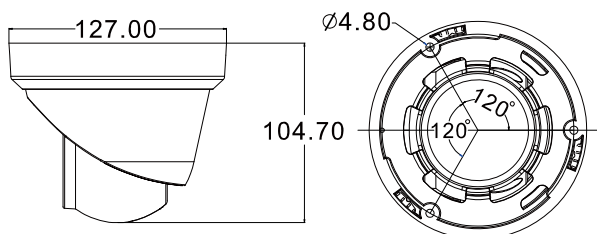

DGC5204AFW

5MP 4-in-1 AVColor Dome Camera with Warm Light LED

● FEATURES

- (1) 1/2.5" CMOS Sensor with 5MP video output
- (2) Quadbrid video output with TVI, CVI, AHD & CVBS to fulfill different customers' requirements
- (3) Low light sensitivity of 0.01 Lux / F1.6, 0Lux (LED ON)
- (4) Microphone built-in for audio recording
- (5) D-WDR to increase image recognizability in overexposure and dark areas
- (6) Day and night 24-hour surveillance with effective distance to 25 meters
- (7) IP66 for weather-proof application
- (8) Camera parameters adjustable when used with AVTECH HD CCTV DVR

● DIMENSIONS*

*Dimensional Tolerance: ± 5mm

● SPECIFICATIONS*

MODEL	DGC5204AFW
Video Mode	TVI, CVI, AHD & CVBS switchable
Pick-up Element	1/2.5" CMOS
Number of Pixels	2592(H)×1944(V)
Video Frame Rate	TVI/AHD: 20 fps@2560×1944P / CVI: 30 fps@2560×1440P
Min. Illumination	0.01Lux / F1.6 (AGC ON), 0 Lux (LED ON))
S/N Ratio	62dB
Shutter Speed	AUTO / Manual (1/25-1/50,000s)
Lens	f3.6mm/F1.6
Lens Angle	99.4° (Horizontal) / 50.7° (Vertical) / 118.7° (Diagonal)
Warm Light LED	2 units
Effective Distance	25 meters
Day & Night Mode	Auto / Color / (B/W) / EXT
Microphone Built-in	YES (TVI Mode available)
Noise Reduction	2D NR
White Balance	ATW / Manual
AGC	YES
BLC	YES
WDR	D-WDR
Flip	YES
Mirror	YES
IP Rating	IP66
Operating Temperature	-20°C ~ 60°C
Operating Humidity	10% - 90%RH
Power Source (±10%)	DC12V
Power Consumption (±10%)	< 5W
Net Weight (g)	448
Optional Bracket / Junction Box	AVA23BK-WBKT