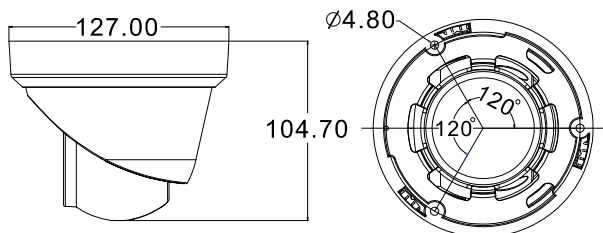

DGC8206ATW

8MP 4-in-1 AVColor Dome Camera with Warm Light LED

● FEATURES

- (1) 1/2.8" SONY CMOS Sensor with 8MP video output
- (2) Quadbrid video output with TVI, CVI, AHD & CVBS to fulfill different customers' requirements
- (3) Starlight visibility (0.001 Lux / F1.6) to offer clear & color images even at night
- (4) Microphone built-in for audio recording
- (5) WDR to increase image recognizability in overexposure and dark areas
- (6) Day and night 24-hour surveillance with effective distance to 25 meters
- (7) IP66 for weather-proof application
- (8) Camera parameters adjustable when used with AVTECH HD CCTV DVR

● DIMENSIONS*

*Dimensional Tolerance: ± 5mm

● SPECIFICATIONS*

MODEL	DGC8206ATW
Video Mode	TVI, CVI, AHD & CVBS switchable
Pick-up Element	1/2.8" SONY CMOS
Number of Pixels	3840(H)×2160(V)
Video Frame Rate	NTSC: 8MP@15fps / PAL: 8MP@12.5fps
Min. Illumination	0.001Lux / F1.6 (AGC ON), 0 Lux (LED ON)
S/N Ratio	62dB
Shutter Speed	AUTO
Lens	f3.6mm/F1.6
Lens Angle	87.5° (Horizontal) / 44.4° (Vertical) / 104.9° (Diagonal)
Warm Light LED	2 units
Effective Distance	25 meters
Day & Night Mode	Auto / Color / (B/W) / EXT
Microphone Built-in	YES (TVI Mode available)
Noise Reduction	2D NR
White Balance	ATW / Manual
AGC	YES
BLC	YES
WDR	YES
Flip	YES
Mirror	YES
IP Rating	IP66
Operating Temperature	-20°C ~ 60°C
Operating Humidity	10% - 90%RH
Power Source (±10%)	DC12V
Power Consumption (±10%)	< 5W
Net Weight (g)	448
Optional Bracket / Junction Box	AVA23BK-WBKT