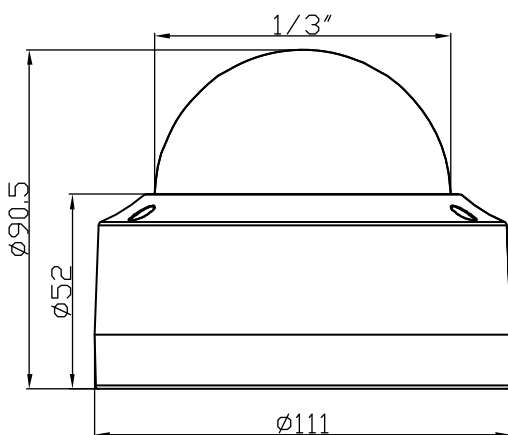

DIMENSIONS

Dimensional tolerance: $\pm 5\text{mm}$

○ SPECIFICATIONS

■ Device

Image Sensor	1/2.7" CMOS
Max. Resolution	2304 × 1296
Lens	f2.8 ~ 12mm / F1.6 ~ F2.2
Viewing Angle	Tele 40° ~ Wide 117° (Diagonal)
Min Illumination	0.01 Lux (IR LED off), 0 Lux (IR LED on)
Shutter Speed	AUTO, 1/25s ~ 1/100000s
IR LED	18 units
IR Effective Distance	Up to 30 meters
Day / Night	YES
WDR Mode	DWDR
RTC (real-time clock)	YES