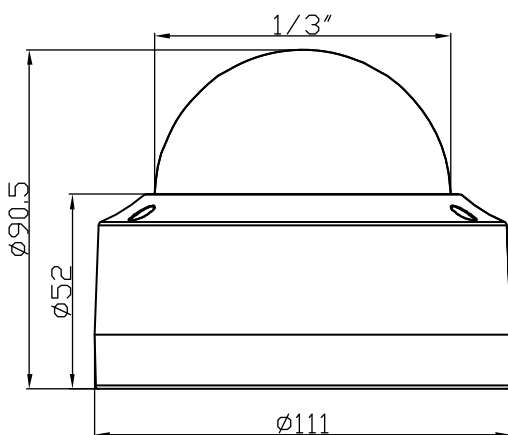

DIMENSIONS

Dimensional tolerance: $\pm 5\text{mm}$

○ SPECIFICATIONS

■ Device

Image Sensor	1/3" CMOS
Max. Resolution	2592 x 1944
Lens	f2.8 ~ 12mm / F1.6 ~ F2.2
Viewing Angle	Tele 40° ~ Wide 117° (Diagonal)
Min Illumination	0.01 Lux (IR LED off), 0 Lux (IR LED on)
Shutter Speed	AUTO
IR LED	18 units
IR Effective Distance	Up to 30 meters
Day / Night	YES
WDR Mode	DWDR
RTC (real-time clock)	YES