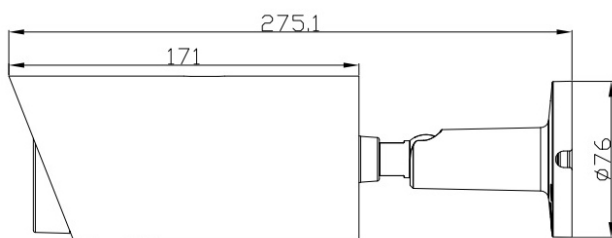

MIC built-in

External I/O

MicroSD Card
Recording

AI-based 5MP H.265 IR Bullet IP Camera

FEATURES

- **Starlight visibility** to offer clear & color images even at night
- Equipped with a **motorized lens of f2.8 ~ 12mm**
- **AI-based human / vehicle detection** supported to avoid false detection alarms
- MicroSD card support (up to 256GB) for **video storage**
- **ONVIF** standard supported to simplify system integration
- **POE (Power-over-Ethernet)** support to eliminate the use of power cables and reduce installation costs
- **Microphone built-in** for audio recording and **line out support** for audio broadcasting
- **External Alarm I/O device** connection
- IR effective range **up to 50 meters** for night surveillance
- **WDR** to increase image recognizability in overexposure and dark areas
- **Remote Surveillance**
Compatible with **Internet Explorer 6** and above, **Microsoft Edge** & **Google Chrome**

DIMENSIONS

Dimensional tolerance: ± 5mm

○ SPECIFICATIONS

■ Device

Image Sensor	1/2.8" SONY CMOS	
Max. Resolution	2560x1944	
Lens	f2.8 ~ 12mm / F1.6 ~ F2.2	
Viewing Angle	Tele 40° ~ Wide 117° (Diagonal)	
Min Illumination	0.001 Lux (IR LED off), 0 Lux (IR LED on)	
Shutter Speed	AUTO, 1/25s ~ 1/100000s	
IR LED	20 units	
IR Effective Distance	Up to 50 meters	
Day / Night	YES	
WDR Mode	YES (120dB)	
RTC (real-time clock)	YES	
MicroSD Card Slot	YES (up to 256GB)	