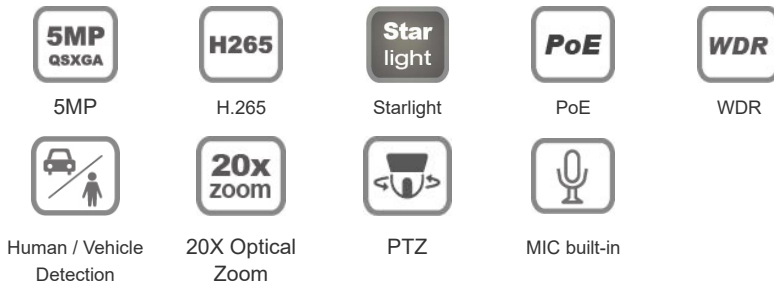

DGM5937SVAT

AI-based 5MP H.265 20X Speed Dome IP Camera

FEATURES

- **Starlight visibility** to offer clear & color images even at night
- Zoom lens of f4.7 ~ f94mm with **20X optical zoom**, suitable for various monitoring environments
- **AI-based human / vehicle detection** supported to avoid false detection alarms
- **PTZ control** for seamless monitoring:
- **ONVIF** standard supported to simplify system integration
- **POE (Power-over-Ethernet)** support to eliminate the use of power cables and reduce installation costs
- **Microphone built-in** for audio recording and **line out support** for audio broadcasting
- IR effective range **up to 120 meters** for night surveillance
- **WDR** to increase image recognizability in overexposure and dark areas
- **Remote Surveillance Compatible** with **Internet Explorer 6** and above, **Microsoft Edge** & **Google Chrome**

■ Video

Compression	H265 / H.264	
Video Resolution	Main Stream	5MP (2592x1944) / 4MP (2560x1440) / 3MP (2304x1296) / 2MP (1080P) / 720P
	Sub Stream	D1 / VGA / 640x360 / 480x360 / CIF
Frame Rate	5MP @ 25FPS	
Video Profile	High profile / Main profile / Base profile	
Multiple Video Streaming	2 streams	
Bitrate Control	512Kbps - 12Mbps · VBR/CBR	
Image Enhancement	WDR / BLC / HLC / 2D DNR / 3D DNR / AWB / MWB / AGC	
Day / Night Switch	Auto / Color / (B/W) / Timing	
Forced Anti-flicker	YES	
Defog	YES	
White Balance	Auto / Manual	
Image Orientation	Rotate / Mirror	
Privacy Mask	YES	
Text Overlay	YES	
OSD Title	Location / font size / text configurable; text input (English & Chinese characters) and image upload (BMP) supported	