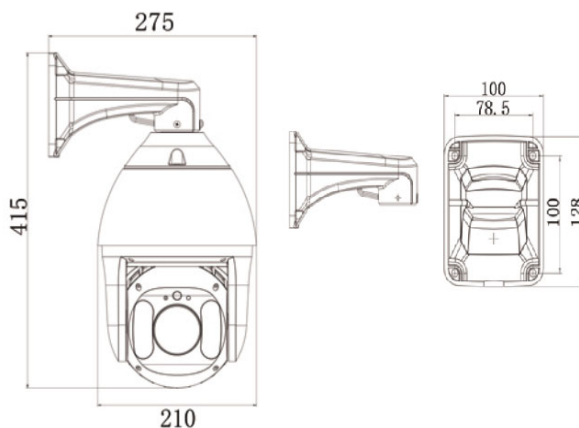

DGM5937SVAT

AI-based 5MP H.265 20X Speed Dome IP Camera

FEATURES

- **Starlight visibility** to offer clear & color images even at night
- Zoom lens of f4.7 ~ f94mm with **20X optical zoom**, suitable for various monitoring environments
- **AI-based human / vehicle detection** supported to avoid false detection alarms
- **PTZ control** for seamless monitoring:
- **ONVIF** standard supported to simplify system integration
- **POE (Power-over-Ethernet)** support to eliminate the use of power cables and reduce installation costs
- **Microphone built-in** for audio recording and **line out support** for audio broadcasting
- IR effective range **up to 120 meters** for night surveillance
- **WDR** to increase image recognizability in overexposure and dark areas
- **Remote Surveillance Compatible** with **Internet Explorer 6** and above, **Microsoft Edge** & **Google Chrome**

DIMENSIONS

Dimensional tolerance: ± 5mm

○ SPECIFICATIONS

■ Device

Image Sensor	1/2.8" SONY CMOS
Max. Resolution	2560 x 1944
Lens	f4.7 ~ 94mm / F1.6 - F3.5
Viewing Angle	Tele 2.9° ~ Wide 64° (Diagonal)
Min Illumination	0.001 Lux (IR LED off), 0 Lux (IR LED on)
Shutter Speed	AUTO, 1/25s ~ 1/100000s
IR LED	8 units
IR Effective Distance	Up to 120 meters
Day / Night	YES
WDR Mode	YES (120dB)
RTC (real-time clock)	YES