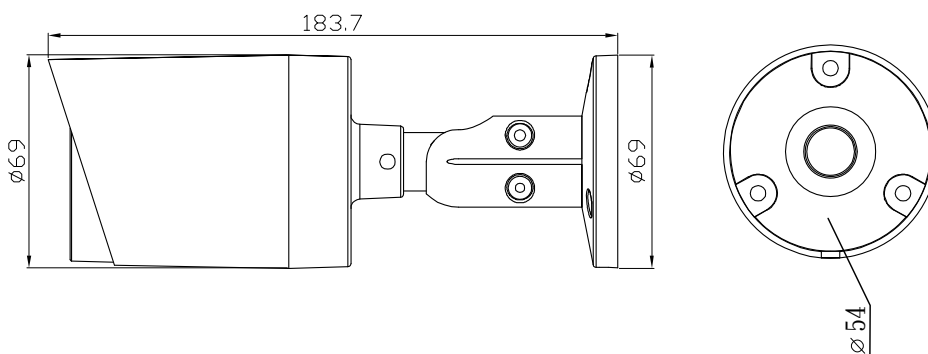

External I/O

MicroSD Card
Recording

AI-based 8MP H.265 IR Bullet IP Camera

FEATURES

- **Starlight visibility** to offer clear & color images even at night
- **AI-based human / vehicle detection** supported to avoid false detection alarms
- MicroSD card support (up to 256GB) for **video storage**
- **ONVIF** standard supported to simplify system integration
- **POE (Power-over-Ethernet)** support to eliminate the use of power cables and reduce installation costs
- **Microphone built-in** for audio recording and **line out support** for audio broadcasting
- **External Alarm I/O device** connection
- IR effective range **up to 30 meters** for night surveillance
- **WDR** to increase image recognizability in overexposure and dark areas
- **Remote Surveillance**
Compatible with **Internet Explorer 6** and above, **Microsoft Edge** & **Google Chrome**

DIMENSIONS

Dimensional tolerance: ± 5mm

○ SPECIFICATIONS

■ Device

Image Sensor	1/2.8" SONY CMOS
Max. Resolution	3840 x 2160
Lens	f2.8 mm / F1.6
Viewing Angle	112° (Diagonal)
Min Illumination	0.001 Lux (IR LED off), 0 Lux (IR LED on)
Shutter Speed	AUTO, 1/25s ~ 1/100000s
IR LED	2 units
IR Effective Distance	Up to 30 meters
Day / Night	YES
WDR Mode	YES (120dB)
RTC (real-time clock)	YES
MicroSD Card Slot	YES (up to 256GB)