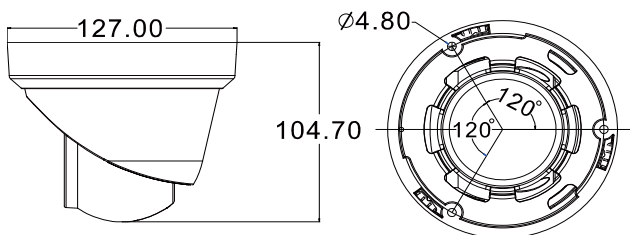

DIMENSIONS

Dimensional tolerance: $\pm 5\text{mm}$

○ SPECIFICATIONS

■ Device

| | |
|-----------------------|-------------------------------------|
| Image Sensor | 1/2.8" SONY CMOS |
| Max. Resolution | 3840 x 2160 |
| Lens | f2.8mm / F1.6 |
| Viewing Angle | 112° (Diagonal) |
| Min Illumination | 0.001 Lux (LED off), 0 Lux (LED on) |
| Shutter Speed | AUTO, 1/25s ~ 1/100000s |
| IR LED | 2 dual light (IR & warm) units |
| IR Effective Distance | Up to 30 meters |
| Day / Night | YES |
| WDR Mode | YES (120dB) |
| RTC (real-time clock) | YES |
| MicroSD Card Slot | YES (up to 256GB) |