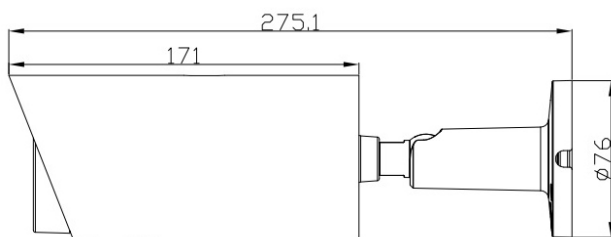

MIC built-in

External I/O

MicroSD Card
Recording

AI-based 8MP H.265 IR Bullet IP Camera

FEATURES

- **Starlight visibility** to offer clear & color images even at night
- Equipped with a **motorized lens of f2.8 ~ 12mm**
- **AI-based human / vehicle detection** supported to avoid false detection alarms
- MicroSD card support (up to 256GB) for **video storage**
- **ONVIF** standard supported to simplify system integration
- **POE (Power-over-Ethernet)** support to eliminate the use of power cables and reduce installation costs
- **Microphone built-in** for audio recording and **line out support** for audio broadcasting
- **External Alarm I/O device** connection
- IR effective range **up to 50 meters** for night surveillance
- **WDR** to increase image recognizability in overexposure and dark areas
- **Remote Surveillance**
Compatible with **Internet Explorer 6** and above, **Microsoft Edge** & **Google Chrome**

DIMENSIONS

Dimensional tolerance: ± 5mm

○ SPECIFICATIONS

■ Device

Image Sensor	1/2.8" SONY CMOS
Max. Resolution	3840 x 2160
Lens	f2.8 ~ 12mm / F1.6 ~ F2.2
Viewing Angle	Tele 40° ~ Wide 117° (Diagonal)
Min Illumination	0.001 Lux (IR LED off), 0 Lux (IR LED on)
Shutter Speed	AUTO, 1/25s ~ 1/100000s
IR LED	20 units
IR Effective Distance	Up to 50 meters
Day / Night	YES
WDR Mode	YES (120dB)
RTC (real-time clock)	YES
MicroSD Card Slot	YES (up to 256GB)