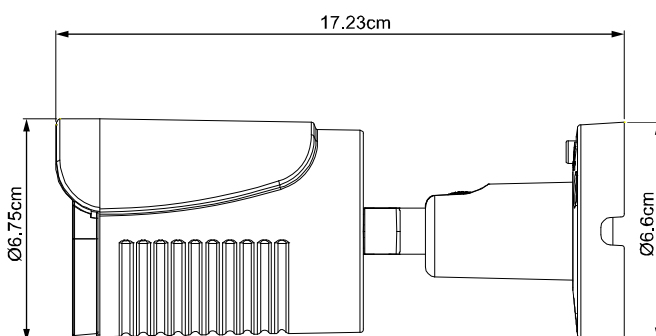

DIMENSIONS

Dimensional tolerance: ± 5mm

○ SPECIFICATIONS

■ Network		
LAN Port	YES	
LAN Speed	10/100 Based-T Ethernet	
Supported Protocols	DDNS, PPPoE, DHCP, NTP, SNTP, TCP/IP, ICMP, SMTP, FTP, HTTP, RTP, RTSP, RTCP, IPv4/IPv6, Bonjour, UPnP, DNS, UDP, IGMP, QoS, SNMP	
ONVIF Compatible	YES (Profile S)	
Number of Online Users	10	
Security	(1) Multiple user access levels with password (2) IP address filtering (3) Digest authentication	
Remote Access	(1) Internet Explorer on Windows operating system (2) CMS Lite, 32CH CMS software for Windows operating system (3) EagleEyes on iOS & Android mobile devices	
■ Video		
Network Compression	H.265 / H.264 / MJPEG	
Video Resolution	1920 x 1080 / 1280 x 720 / 720 x 480 / 352 x 240	
Frame Rate	30fps	
Multiple Video Streaming	4 (H.265 / H.264 / MJPEG)	
■ General		
Image Sensor	1/2.8" CMOS image sensor	
Min Illumination	0.001 Lux / F1.6, 0 Lux (IR LED ON)	
Shutter Speed	1/2 to 1/10,000 sec	
S/N Ratio	More than 48dB (AGC off)	
Lens	f3.6mm / F1.6	f2.8mm / F1.6
Viewing Angle	84° (Horizontal) / 45° (Vertical) / 99° (Diagonal)	101° (Horizontal) / 54° (Vertical) / 120° (Diagonal)
IR LED	2 Units	
IR Effective Distance**	Up to 25 meters	
IR Shift	YES	
Smart Light Control	YES	
White Balance	ATW	
AGC	Auto	
IRIS Mode	AES	
Sharpness	YES	
DWDR	YES	
POE	YES (IEEE 802.3af)	
Privacy Mask	YES	
Vertical View Mode	YES	
Weather-proof	IP66	
Operating Temperature	-25°C ~ 50°C	
Operating Humidity	90 or less relative humidity	
Power Source (±10%)	12V / 1A	
Current Consumption (±10%)	140mA (IR LED OFF) / 220mA (IR LED ON)	
Power Consumption (±10%)	PoE & PoN: 3.7W; DC adapter: 3W	
Net Weight (kg)	0.36	