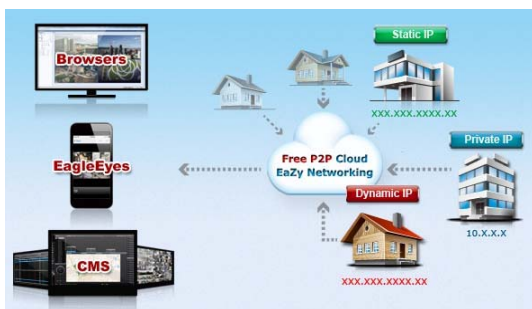

DGM2443SVSE

HD 1080P

Motorized VF

H.265

EaZy Networking

PoE

DWDR

Mobile Surveillance

2MP H.265 IR Dome IP Camera (Starlight / Motorized Lens)

FEATURES

- Equipped with a **motorized vari-focal lens**, focal length and focus adjustment could be made remotely
- **Free P2P Cloud EaZy Networking**
 - Cloud **EaZy Networking** available to connect this device to Internet automatically in three steps with our free mobile app, EagleEyes.
 - The **Buddy** feature to share the device access permission to other people.
 - Device login / out notifications reported.
- **Starlight visibility** to offer clear & color images even at night
- **POE (Power-over-Ethernet)** support to eliminate the use of power cables and reduce installation costs
- **ONVIF (ONVIFS)** standard supported to simplify system integration
- **DWDR** to increase image recognizability in overexposure and dark areas
- **Vertical View Mode** supported to monitor long and narrow areas such as corridors and aisles.
- **Remote Surveillance**
 - **Fully compatible with iOS and Android** devices, and **Internet Explorer** on Windows operating system
 - Free PC program, **CMS Lite**, for 32CH devices monitoring on Windows operating system