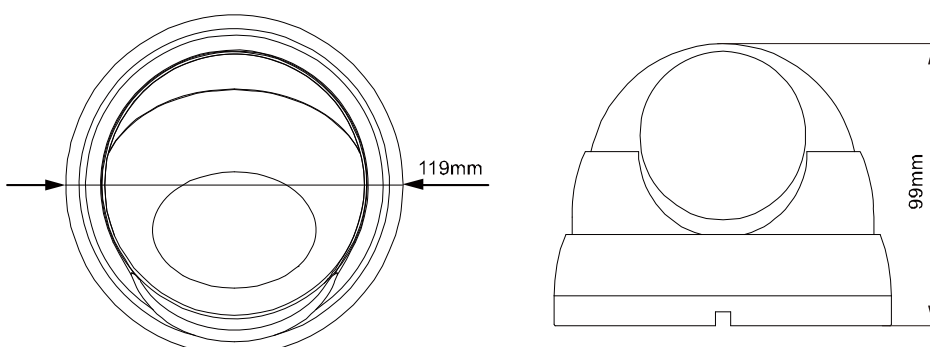

DIMENSIONS

● SPECIFICATIONS

■ Network	
LAN Port	YES
LAN Speed	10/100 Based-T Ethernet
Supported Protocols	DDNS, PPPoE, DHCP, NTP, SNTP, TCP/IP, ICMP, SMTP, FTP, HTTP, RTP, RTSP, RTCP, IPv4/IPv6, Bonjour, UpnP, DNS, UDP, IGMP, QoS, SNMP
ONVIF Compatible	YES (Profile S)
Number of Online Users	10
Security	(1) Multiple user access levels with password (2) IP address filtering (3) Digest authentication
Remote Access	(1) Internet Explorer on Windows operating system (2) CMS Lite, 32CH CMS software for Windows operating system (3) EagleEyes on iOS & Android mobile devices
■ Video	
Network Compression	H.265 / H.264 / MJPEG
Video Resolution	1920 x 1080 / 1280 x 720 / 704 x 480 / 352 x 240
Frame Rate	30fps
Multiple Video Streaming	4 (H.265 / H.264 / MJPEG)
■ General	
Image Sensor	1/2.8" CMOS image sensor
Min Illumination	0.001 Lux / F1.6 (Wide) ~ F2.8 (Tele), 0 Lux (IR LED ON)
Shutter Speed	1/2 to 1/10,000 sec
S/N Ratio	More than 48dB (AGC off)
Lens	motorized f2.8 ~ f12mm / F1.6 ~ F2.8 (Auto Focus)
Viewing Angle	Wide: 87° (Horizontal) / 50° (Vertical) / 93° (Diagonal) Tele: 33° (Horizontal) / 19° (Vertical) / 37° (Diagonal)
IR LED	4 Units
IR Effective Distance**	Up to 50 meters
IR Shift	YES
Smart Light Control	YES
White Balance	ATW
AGC	Auto
IRIS Mode	AES
Sharpness	YES
DWDR	YES
POE	YES (IEEE 802.3af)
Vertical View Mode	YES
Weather-proof	IP66
Operating Temperature	-25°C ~ 50°C
Operating Humidity	90% or less relative humidity
Power Source (±10%)	12V / 1A
Current Consumption (±10%)	180mA (IR OFF) / 440mA (IR ON)
Power Consumption (±10%)	PoE & PoN: 7.2W; DC adapter: 5.8W
Net Weight (kg)	0.75