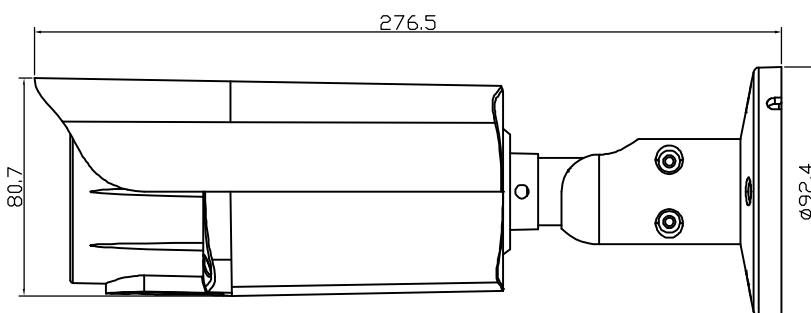

DIMENSIONS

Dimensional tolerance: $\pm 5\text{mm}$

○ SPECIFICATIONS

■ Device

Image Sensor	1/3" CMOS
Max. Resolution	2592 x 1944
Lens	f2.8 ~ 12mm / F1.6 ~ F2.2
Viewing Angle	Tele 40° ~ Wide 117° (Diagonal)
Min Illumination	0.01 Lux (IR LED off), 0 Lux (IR LED on)
Shutter Speed	AUTO
IR LED	20 units
IR Effective Distance	Up to 30 meters
Day / Night	YES
WDR Mode	DWDR
RTC (real-time clock)	YES