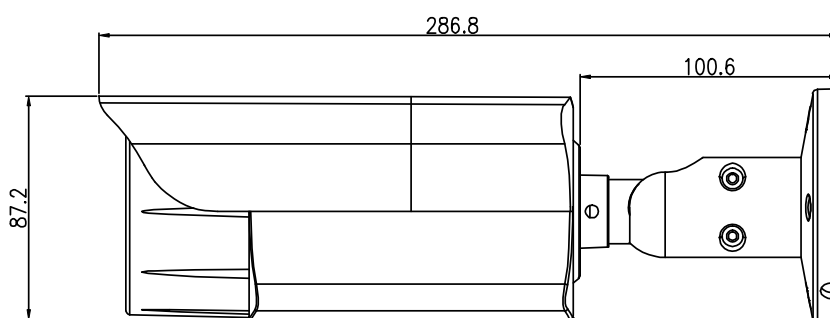

10X Zoom

MIC built-in

External I/O

MicroSD Card
Recording

AI-based 8MP 10X H.265 IR Bullet IP Camera

FEATURES

- **Starlight visibility** to offer clear & color images even at night
- **10X zoom lens** of f5.0 ~ f50mm for a wider surveillance area
- **AI-based human / vehicle detection** supported to avoid false detection alarms
- MicroSD card support (up to 256GB) for **video storage**
- **ONVIF** standard supported to simplify system integration
- **POE (Power-over-Ethernet)** support to eliminate the use of power cables and reduce installation costs
- **Microphone built-in** for audio recording and **line out support** for audio broadcasting
- **External Alarm I/O device** connection
- IR effective range **up to 80 meters** for night surveillance
- **WDR** to increase image recognizability in overexposure and dark areas
- **Remote Surveillance**
Compatible with **Internet Explorer 6** and above, **Microsoft Edge** & **Google Chrome**

DIMENSIONS

Dimensional tolerance: $\pm 5\text{mm}$

○ SPECIFICATIONS

■ Device

Image Sensor	1/2.8" SONY CMOS
Max. Resolution	3840 x 2160
Lens	f5.0 ~ 50mm / F1.6 ~ F2.2
Viewing Angle	Tele 8.5° ~ Wide 56° (Diagonal)
Min Illumination	0.001 Lux (IR LED off), 0 Lux (IR LED on)
Shutter Speed	AUTO, 1/25s ~ 1/100000s
IR LED	4 units
IR Effective Distance	Up to 80 meters
Day / Night	YES
WDR Mode	YES (120dB)
RTC (real-time clock)	YES
MicroSD Card Slot	YES (up to 256GB)