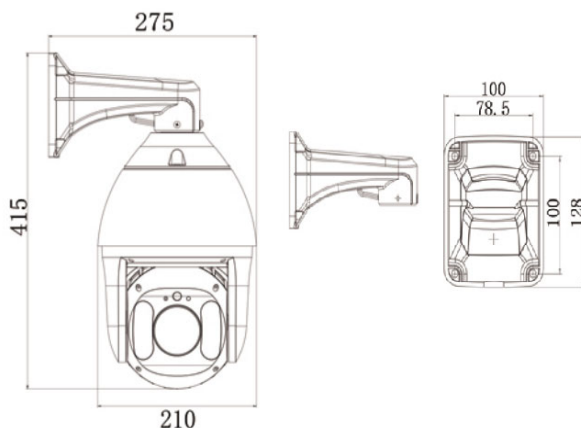

DGM8937SVAT

AI-based 8MP H.265 33X Speed Dome IP Camera

FEATURES

- **Starlight visibility** to offer clear & color images even at night
- Zoom lens of f4.5 ~ f148.5mm with **33X optical zoom**, suitable for various monitoring environments
- **AI-based human / vehicle detection** supported to avoid false detection alarms
- **PTZ control** for seamless monitoring:
- MicroSD card support (up to 256GB) for **video storage**
- **ONVIF** standard supported to simplify system integration
- **POE (Power-over-Ethernet)** support to eliminate the use of power cables and reduce installation costs
- **Microphone built-in** for audio recording and **line out support** for audio broadcasting
- IR effective range **up to 120 meters** for night surveillance
- **WDR** to increase image recognizability in overexposure and dark areas
- **Remote Surveillance**
Compatible with **Internet Explorer 6** and above, **Microsoft Edge** & **Google Chrome**

DIMENSIONS

○ SPECIFICATIONS

■ Device

Image Sensor	1/2.8" SONY CMOS
Max. Resolution	3840 x 2160
Lens	f4.5-148.5mm / F1.6 - F3.5
Viewing Angle	Tele 2.3° ~ Wide 60.5° (Diagonal)
Min Illumination	0.001 Lux (IR LED off), 0 Lux (IR LED on)
Shutter Speed	AUTO, 1/25s ~ 1/100000s
IR LED	8 units
IR Effective Distance	Up to 120 meters
Day / Night	YES
WDR Mode	YES (120dB)
RTC (real-time clock)	YES
MicroSD Card Slot	YES (up to 256GB)