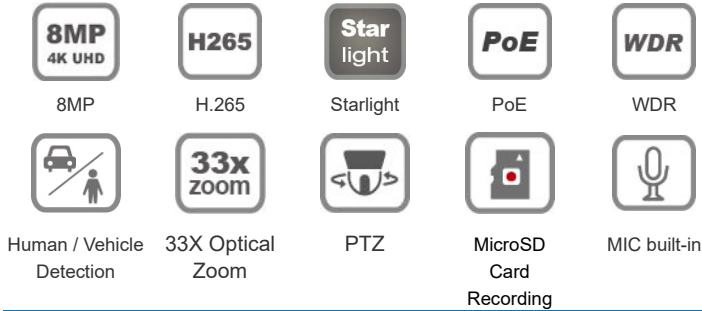

DGM8937SVAT

AI-based 8MP H.265 33X Speed Dome IP Camera

FEATURES

- **Starlight visibility** to offer clear & color images even at night
- Zoom lens of f4.5 ~ f148.5mm with **33X optical zoom**, suitable for various monitoring environments
- **AI-based human / vehicle detection** supported to avoid false detection alarms
- **PTZ control** for seamless monitoring:
- MicroSD card support (up to 256GB) for **video storage**
- **ONVIF** standard supported to simplify system integration
- **POE (Power-over-Ethernet)** support to eliminate the use of power cables and reduce installation costs
- **Microphone built-in** for audio recording and **line out support** for audio broadcasting
- IR effective range **up to 120 meters** for night surveillance
- **WDR** to increase image recognizability in overexposure and dark areas
- **Remote Surveillance**
Compatible with **Internet Explorer 6** and above, **Microsoft Edge** & **Google Chrome**

■ Video

Compression	H265 / H.264	
Video Resolution	Main Stream	8MP (3840x2160) / 6MP (3072x2048) / 5MP (2592x1944) / 4MP (2560x1440) / 3MP (2304x1296) / 2MP (1080P) / 720P
	Sub Stream	2MP (1080P) / 720P / 720x480 / VGA / 640x360 / 480x360 / CIF
Frame Rate	4K (8MP) @ 20FPS	
Video Profile	High profile / Main profile / Base profile	
Multiple Video Streaming	3 streams	
Bitrate Control	512Kbps - 12Mbps, VBR/CBR	
Image Enhancement	WDR / BLC / HLC / 2D DNR / 3D DNR / AWB / MWB / AGC	
Day / Night Switch	Auto / Color / (B/W) / Timing	
Forced Anti-flicker	YES	
Defog	YES	
White Balance	Auto / Manual	
Image Orientation	Rotate / Mirror	
Privacy Mask	YES	
Text Overlay	YES	
OSD Title	Location / font size / text configurable; text input (English & Chinese characters) and image upload (BMP) supported	